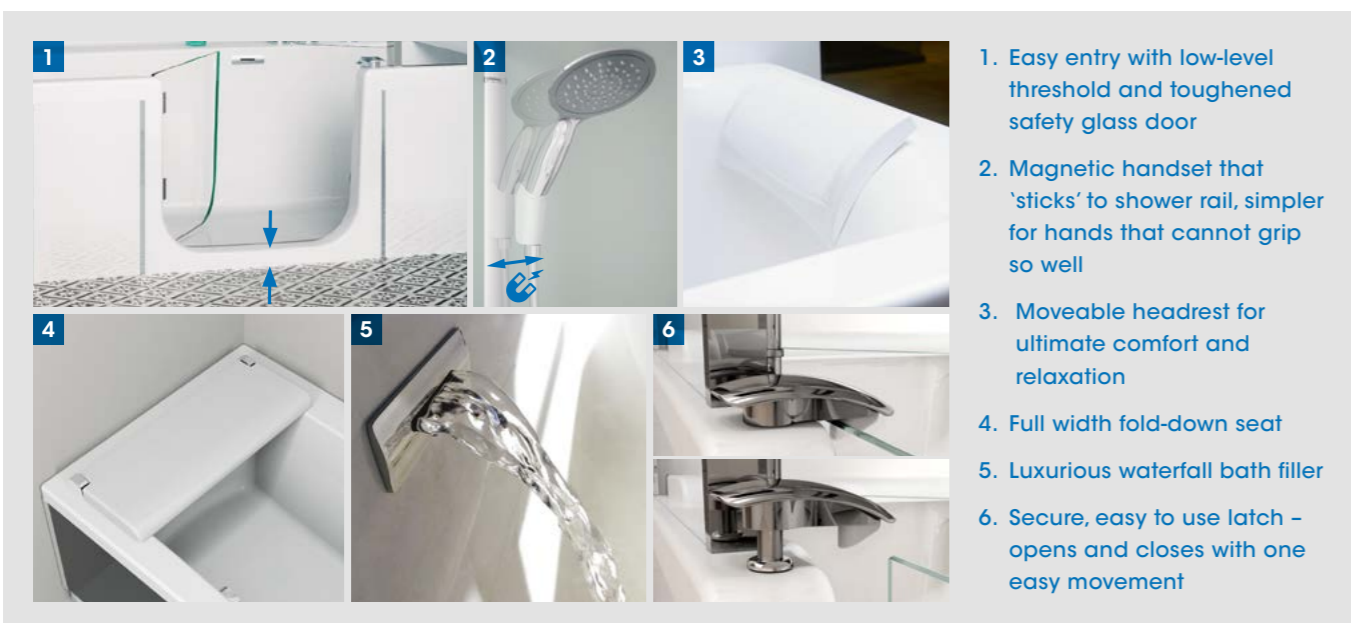

- High quality, all-in-one shower cubicle including the tray and shower valve.
- Cleverly designed with all the family in mind
- Designed to fit in exactly the old space as your old bath
- Comfortable fold-down seat takes up to 150Kg
- Leak-free, with no tiling and no silicone required
- Available as corner or recessed fitting, right or left hand installation
- Side and back panels 6mm glass, front panel and door, 8mm glass
- Available in a range of sizes

after

1

2

1. Anti-slip surface and 30mm tray height for extra safety.
2. Two secure grab bars to give confidence when getting in and out of the shower
3. Thermostatic cool-touch shower valve for ease of use and safety
4. Fold down seat for extra comfort

BATH REPLACEMENT SOLUTION

Kineduo 2 in 1 bath

It's such a relief to be able to get in and out of the bath easily now, and the rest of the family think it's great too.

Designed for practicality, styled for individuality. The Kineduo comes with great features as standard, but what really makes Kineduo unique is the ability to choose from a range of fantastic optional extras making your experience as special as your bath.

- High quality, two-in-one walk-in bath to make bathing or showering a comfortable and relaxing experience
- Equally appealing to families as well as those who need a little extra help
- Designed to fit in exactly the old space as your old bath and available in a range of sizes
- Optional extras include fold-down seat, additional grab bar, sleek bath filler, Black or white easy click front and end glass panels.
- Available as corner or recessed fitting, right or left hand installation