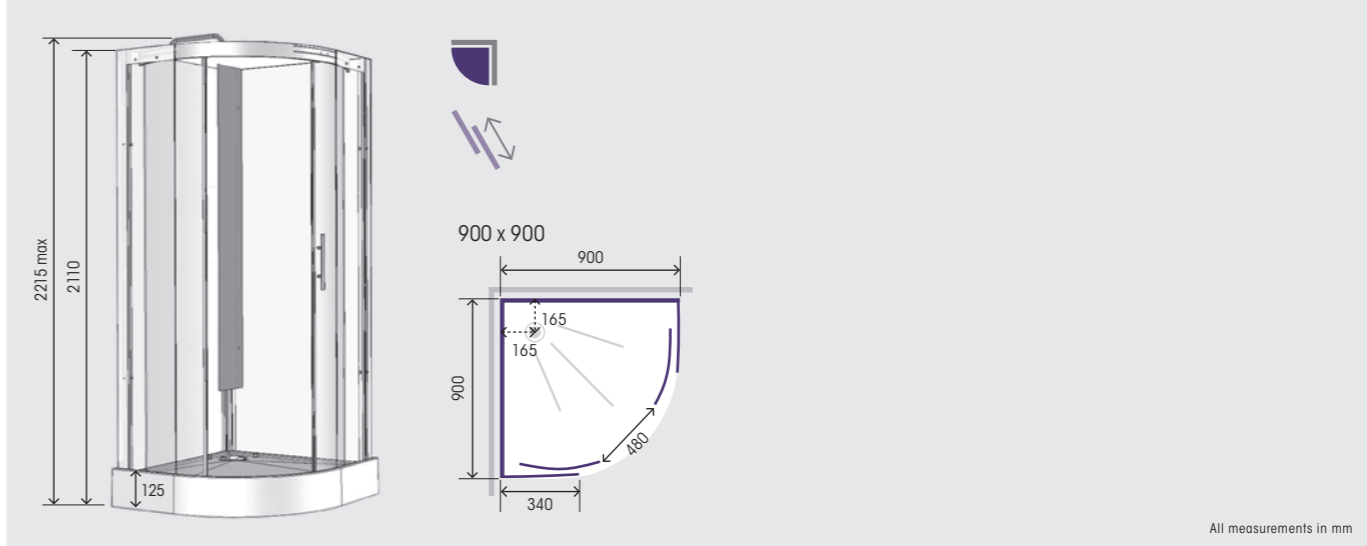

Moonlight (16|17)