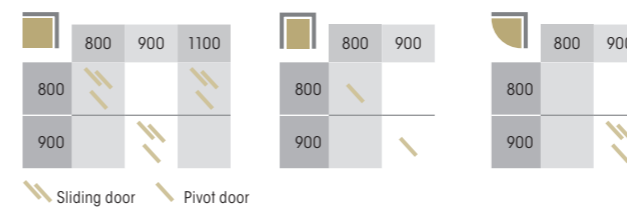

Corner installation Pivot door

Corner installation Sliding door

OVERHEAD RAIN SHOWER

ADJUSTABLE GLASS SHELVES

SINGLE SPRAY HANDSET

Fit Horizon to your space. Available in the following sizes.

Product codes

									
CA136A12	800 x 800	CA116A12	800 x 800	CA131A12	800 x 800	CA138A12	900 x 900	CA118A12	900 x 900
CA137A12	900 x 900	CA117A12	900 x 900	CA132A12	900 x 900				
CA139A12	1100 x 800	CA119A12	1100 x 800						