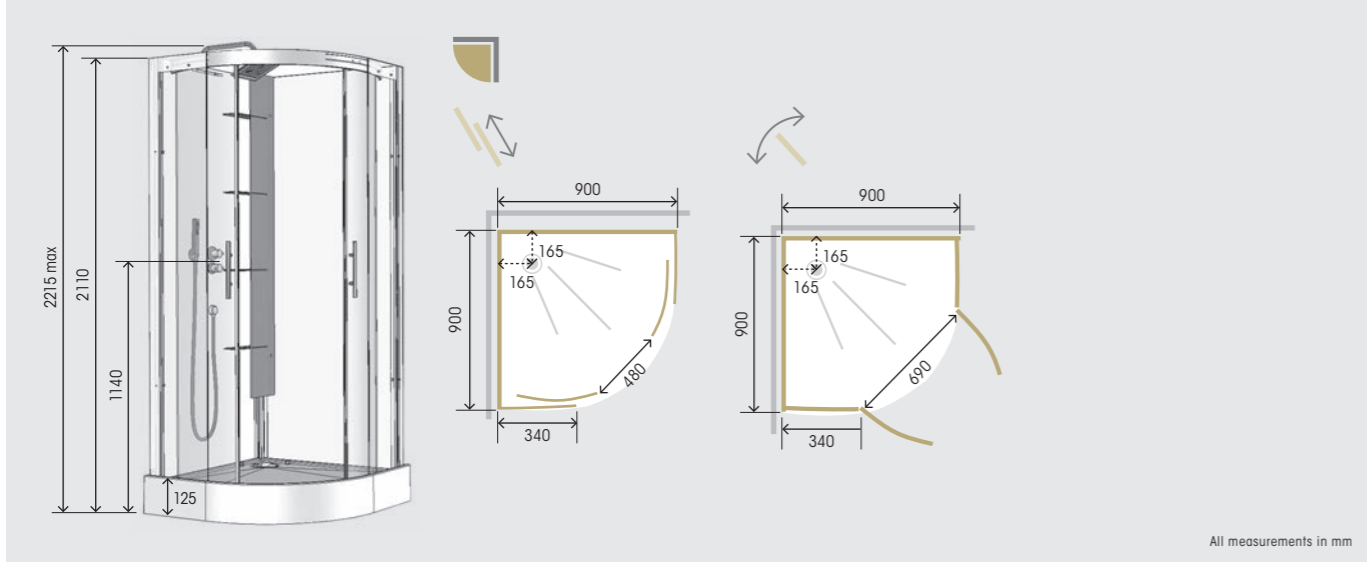

Horizon (12|15)