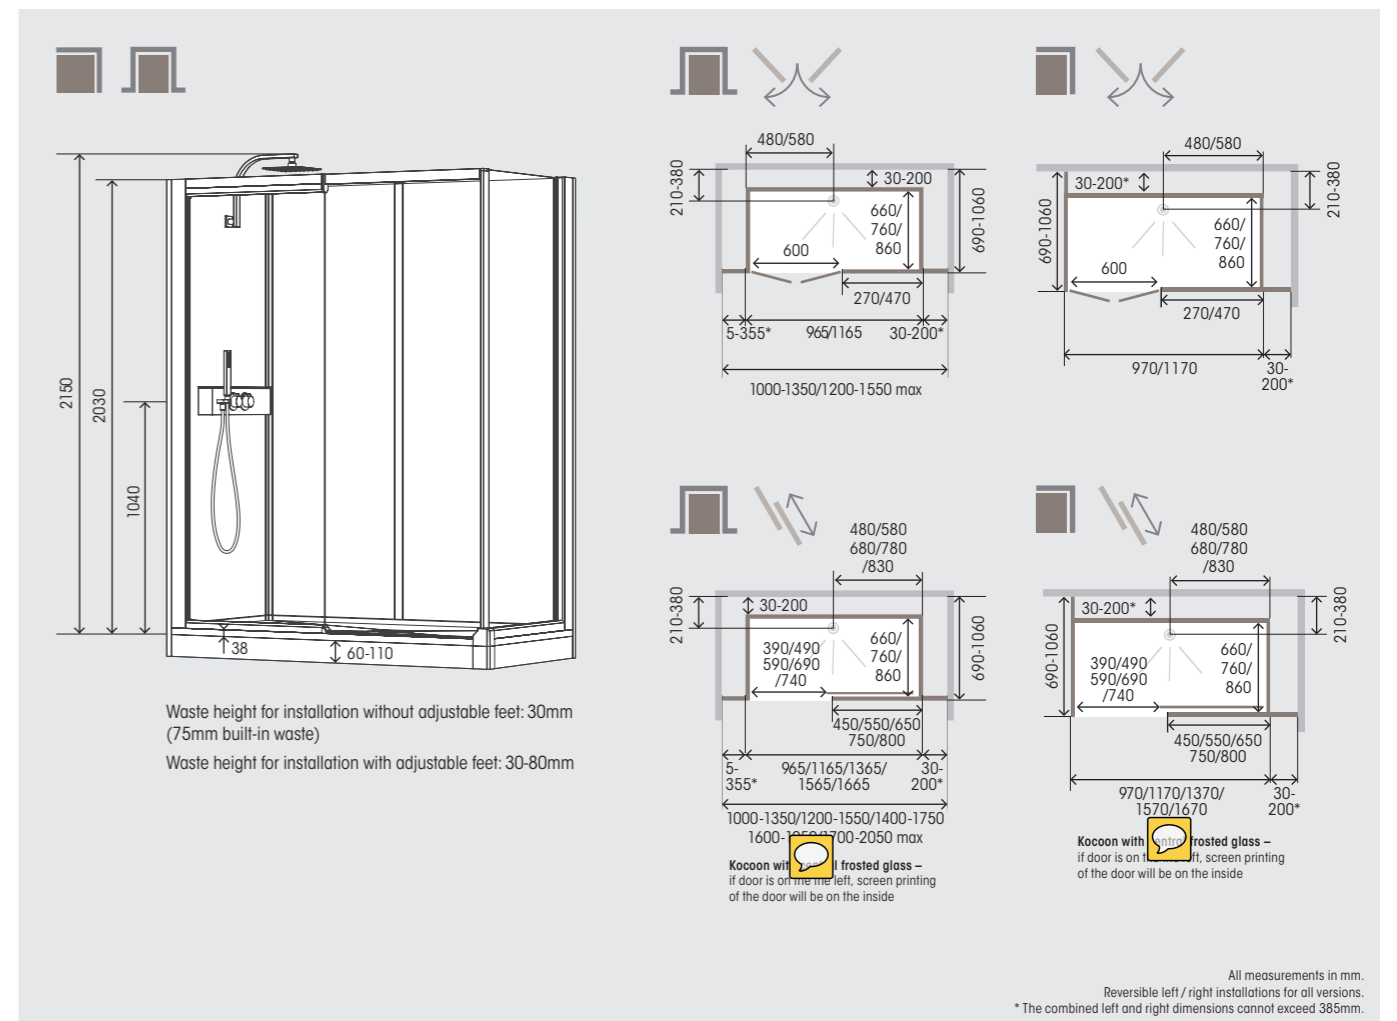

Kocoon (26|29)