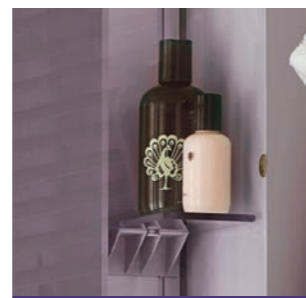

Corner installation   Sliding doors

ADJUSTABLE GLASS SHELVES