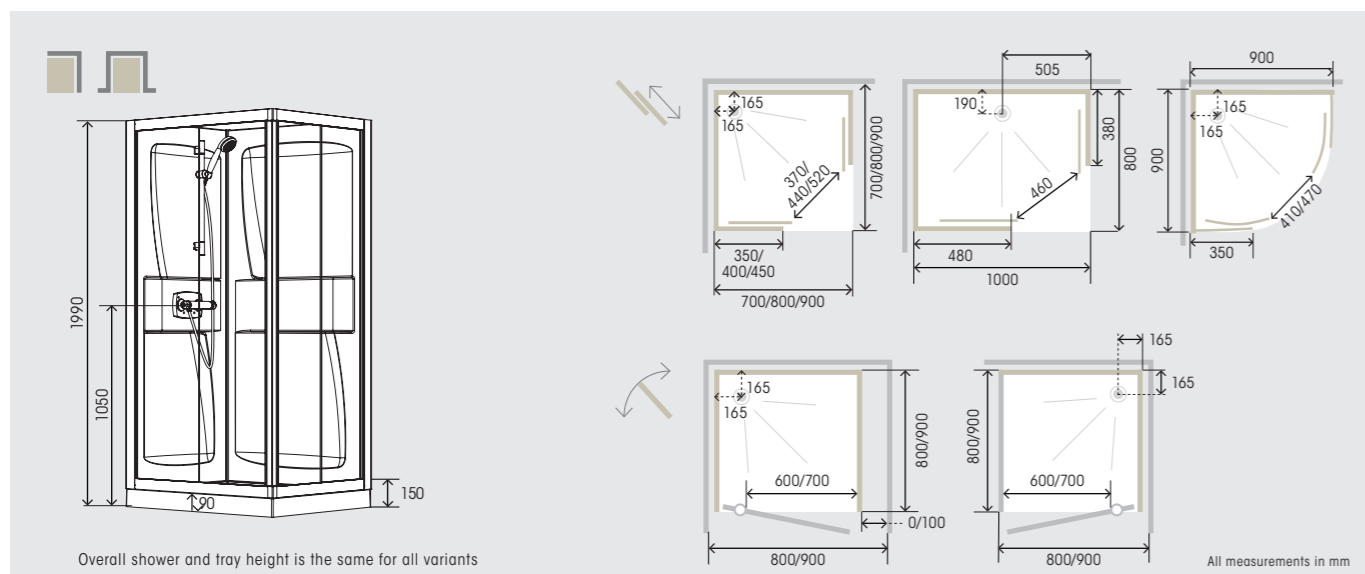

Kineprime Contract (22|23)