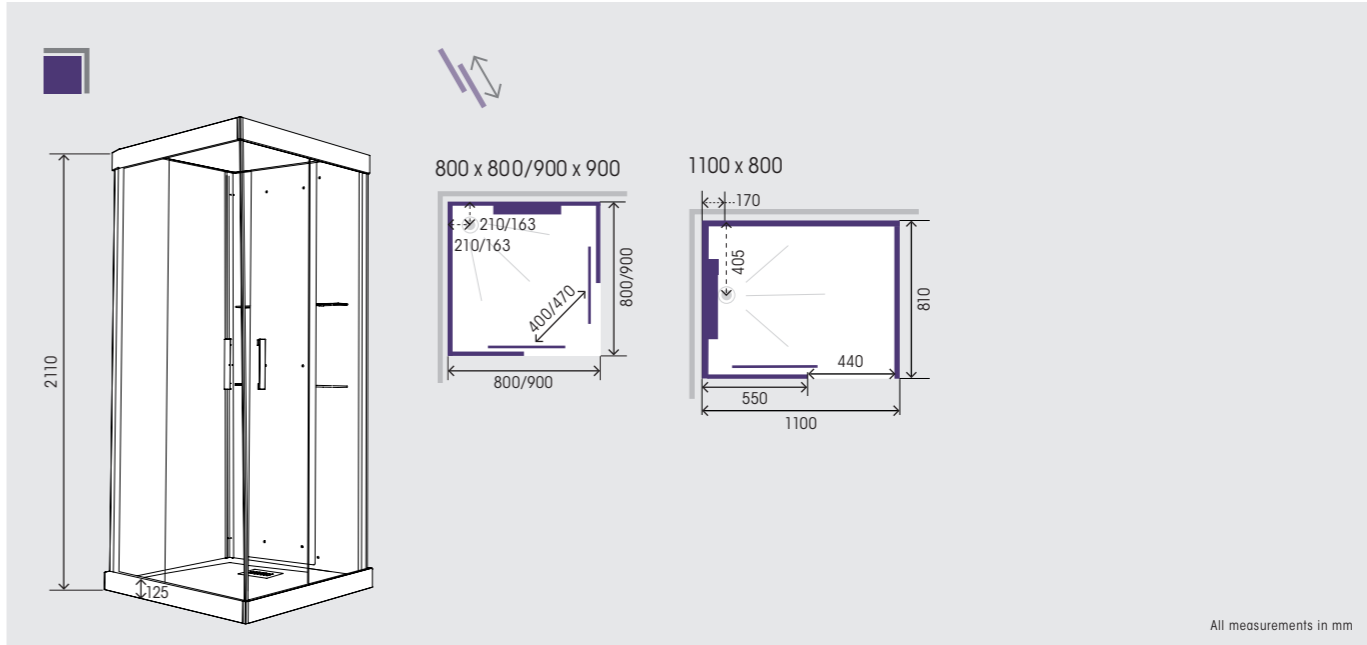

Moonlight (16|17)