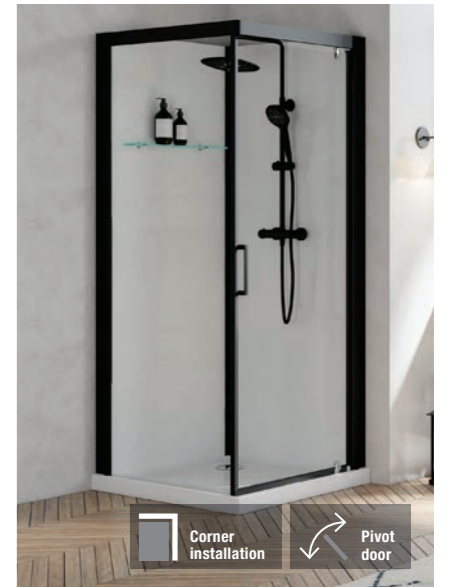

ELEGANT HANDSET

Corner installation

Pivot door