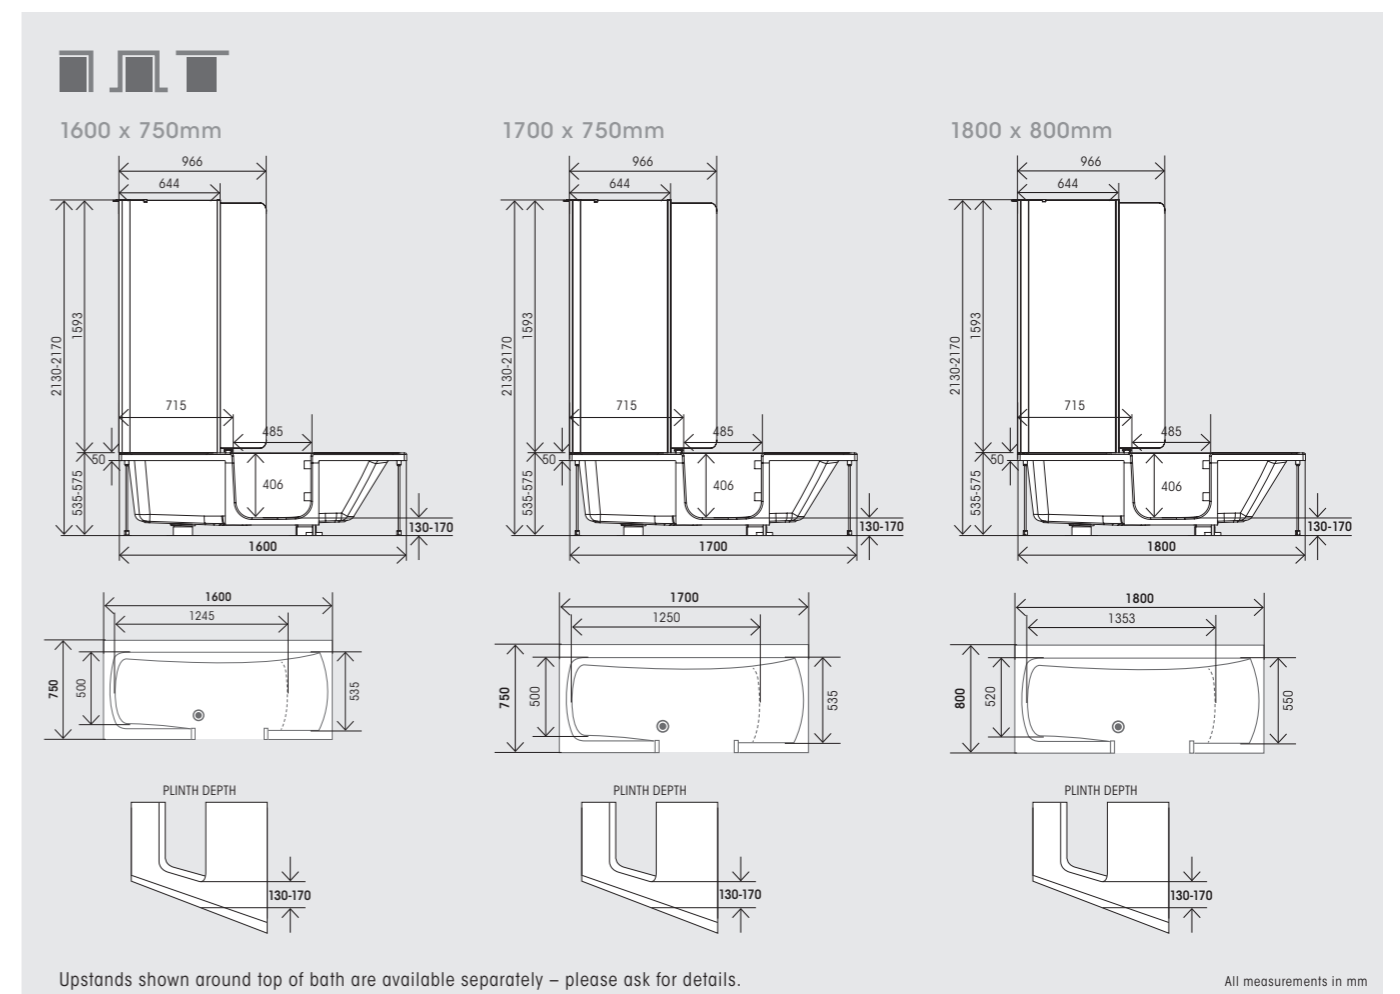

Kineduo (40|45)