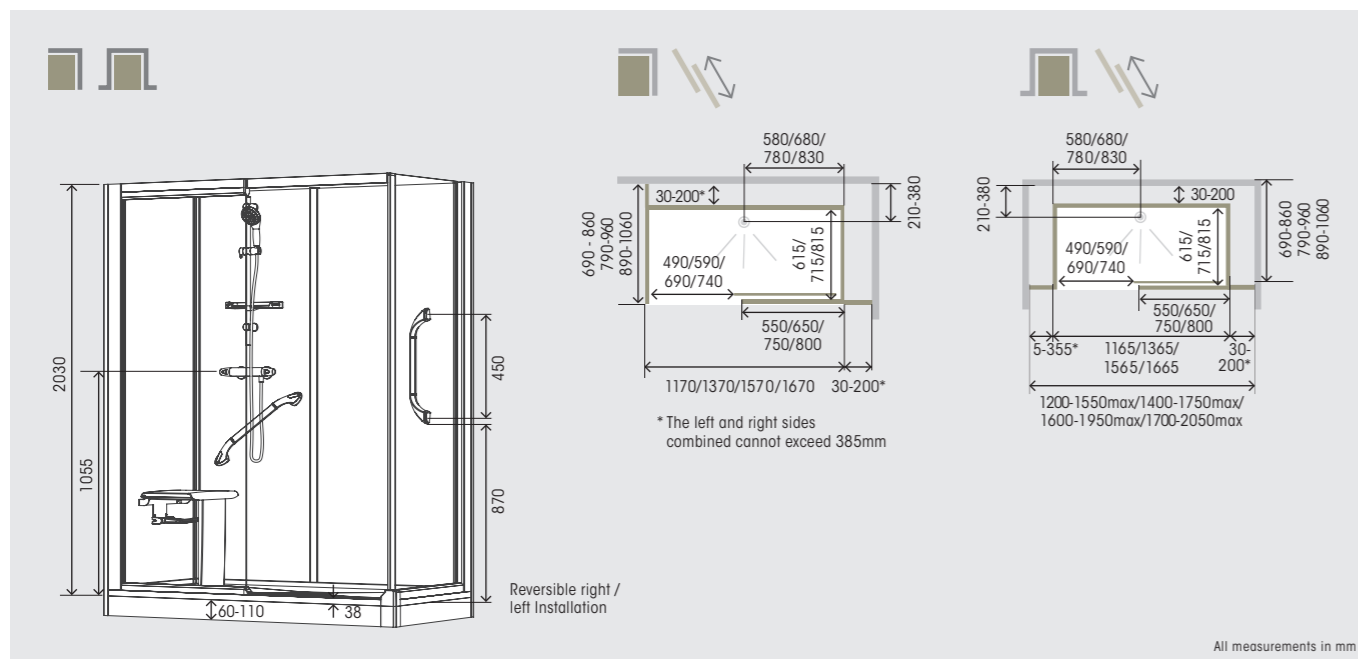

Kinemagic Serenity (36|39)