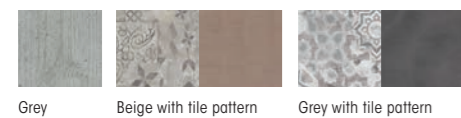

This range can be used as a bath replacement, it is easy and quick to install and its clever design means the complete unit can be installed and ready to use within a day. With a low level tray of 38mm, polished stainless steel built in mixer tap with shelf for bottles, overhead rain shower and designer finish, this cubicle creates the perfect modern space in any bathroom.

Installation options		Door options		Glass thickness
				8mm glass door
Corner	Recess	Sliding	Saloon	

Silicone free	Exposed thermo valve	Handset and hose	Overhead rain shower	Left or right installation	Cristal Plus

- Complete shower cubicle including low level shower tray in a choice of taupe or white, shower valve including shelf for bottles, shower handset and anti-twist hose, extra thin overhead rain shower, 8mm glass door and choice of coloured shower wall.
- Choose from three colours – grey, grey with tile pattern and beige with tile pattern
- Comes with sliding door or saloon doors
- Attractive low level tray (38mm) with textured finish in a choice of taupe or white
- Cubicle can be used for bath replacement and is easy and quick to install with no silicone or tiling
- Can be raised up (feet available separately) and comes with cuttable plinth
- Reversible panel for left or right installation.

Panel finishes