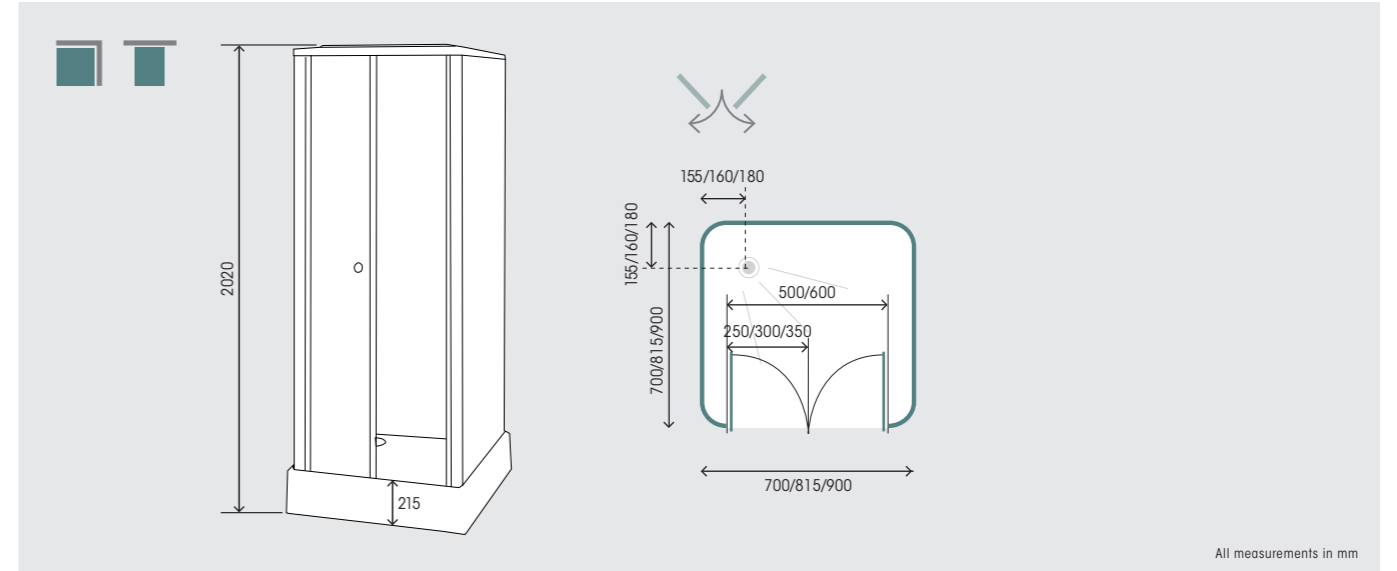

Consort (24|25)