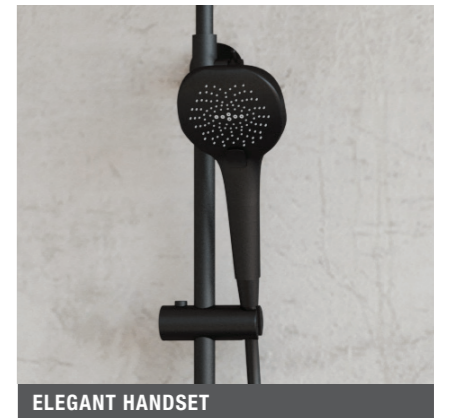

OVERHEAD RAIN SHOWER