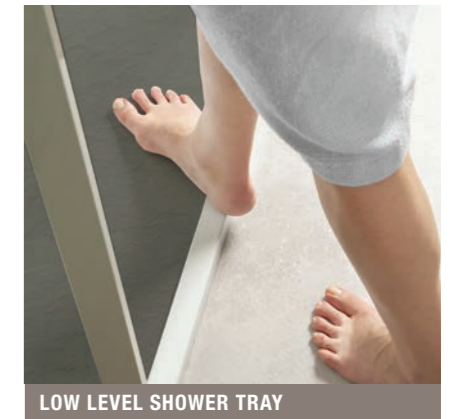

This range can be used as a bath replacement, it is easy and quick to install and its clever design means the complete unit can be installed and ready to use within a day. With a low level tray of 38mm, polished stainless steel built in mixer tap with shelf for bottles, overhead rain shower and designer finish, this cubicle creates the perfect modern space in any bathroom.

Installation options		Door options		Glass thickness
				8mm glass door
Corner	Recess	Sliding	Saloon	

Silicone free	Exposed thermo valve	Handset and hose	Overhead rain shower	Left or right installation	Cristal Plus

- Complete shower cubicle including low level shower tray in a choice of taupe or white, shower valve including shelf for bottles, shower handset and anti-twist hose, extra thin overhead rain shower, 8mm glass door and choice of coloured shower wall.
- Choose from three colours – grey, grey with tile pattern and beige with tile pattern
- Comes with sliding door or saloon doors
- Attractive low level tray (38mm) with textured finish in a choice of taupe or white
- Cubicle can be used for bath replacement and is easy and quick to install with no silicone or tiling
- Can be raised up (feet available separately) and comes with cuttable plinth
- Reversible panel for left or right installation.

Panel finishes

Tray finish