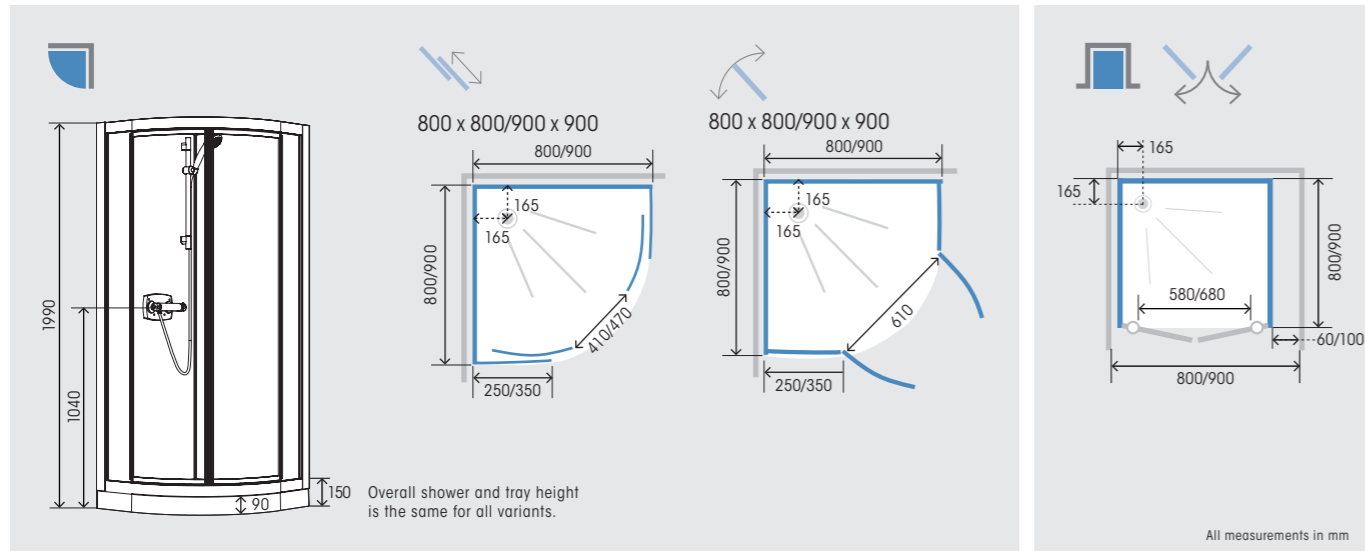

Consort (24|25)