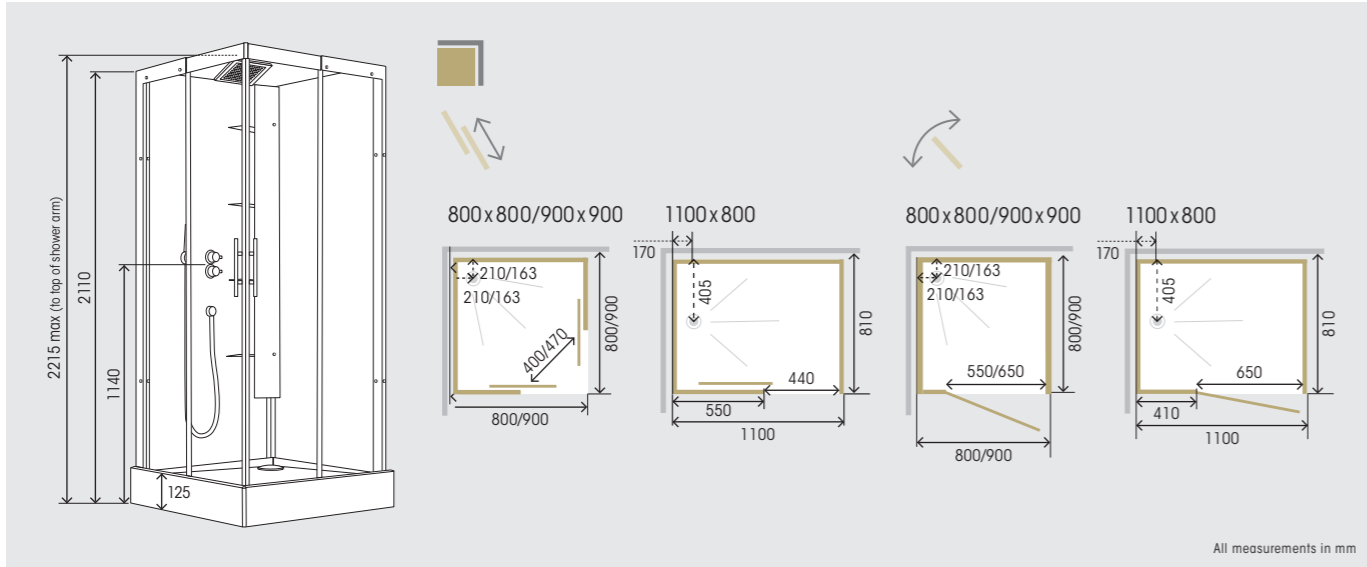

Horizon (12|15)