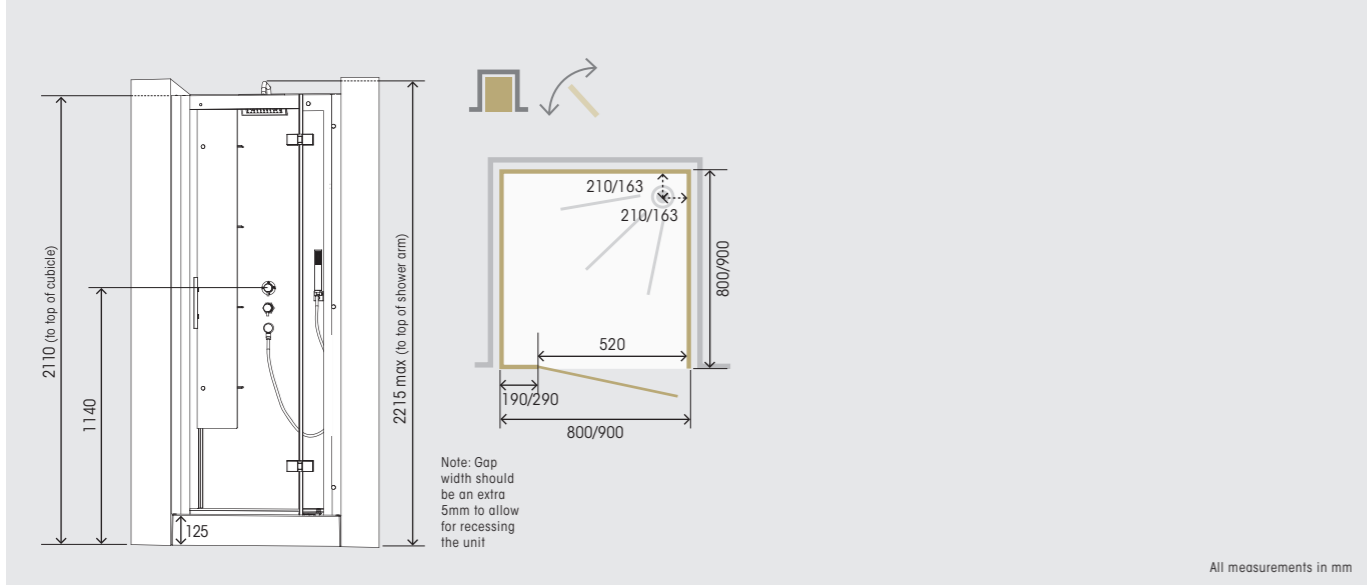

Horizon (12|15)