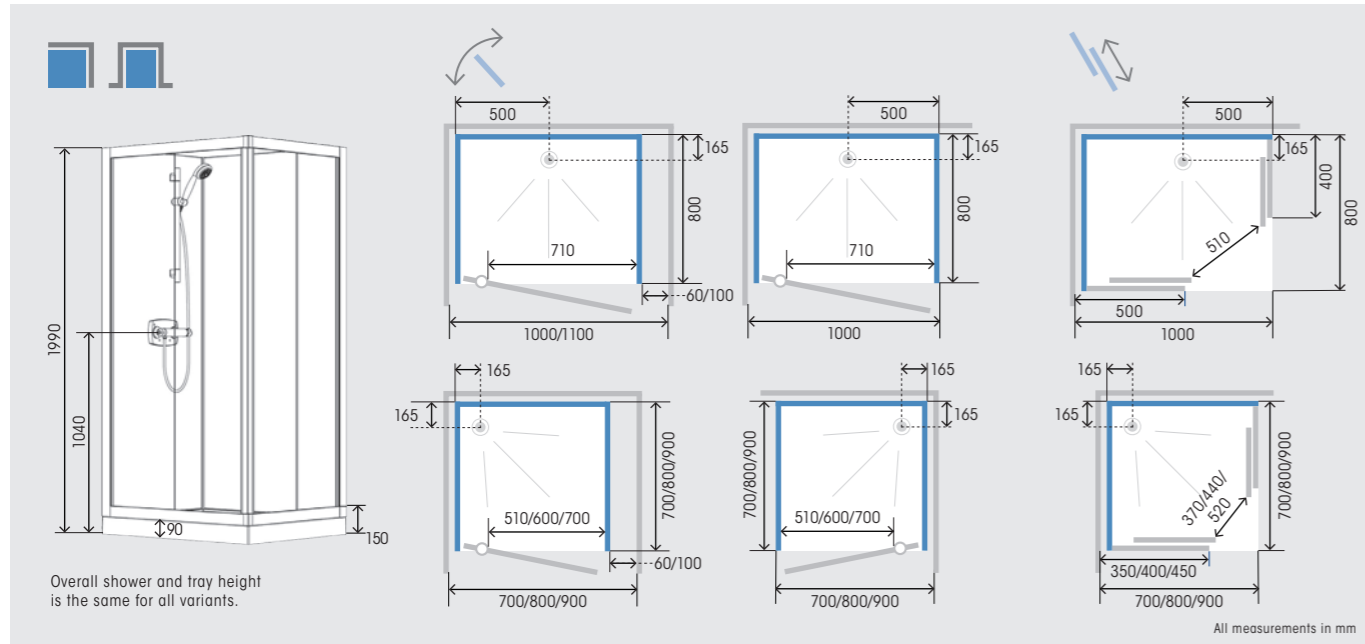

Kineprime Glass (18|21)