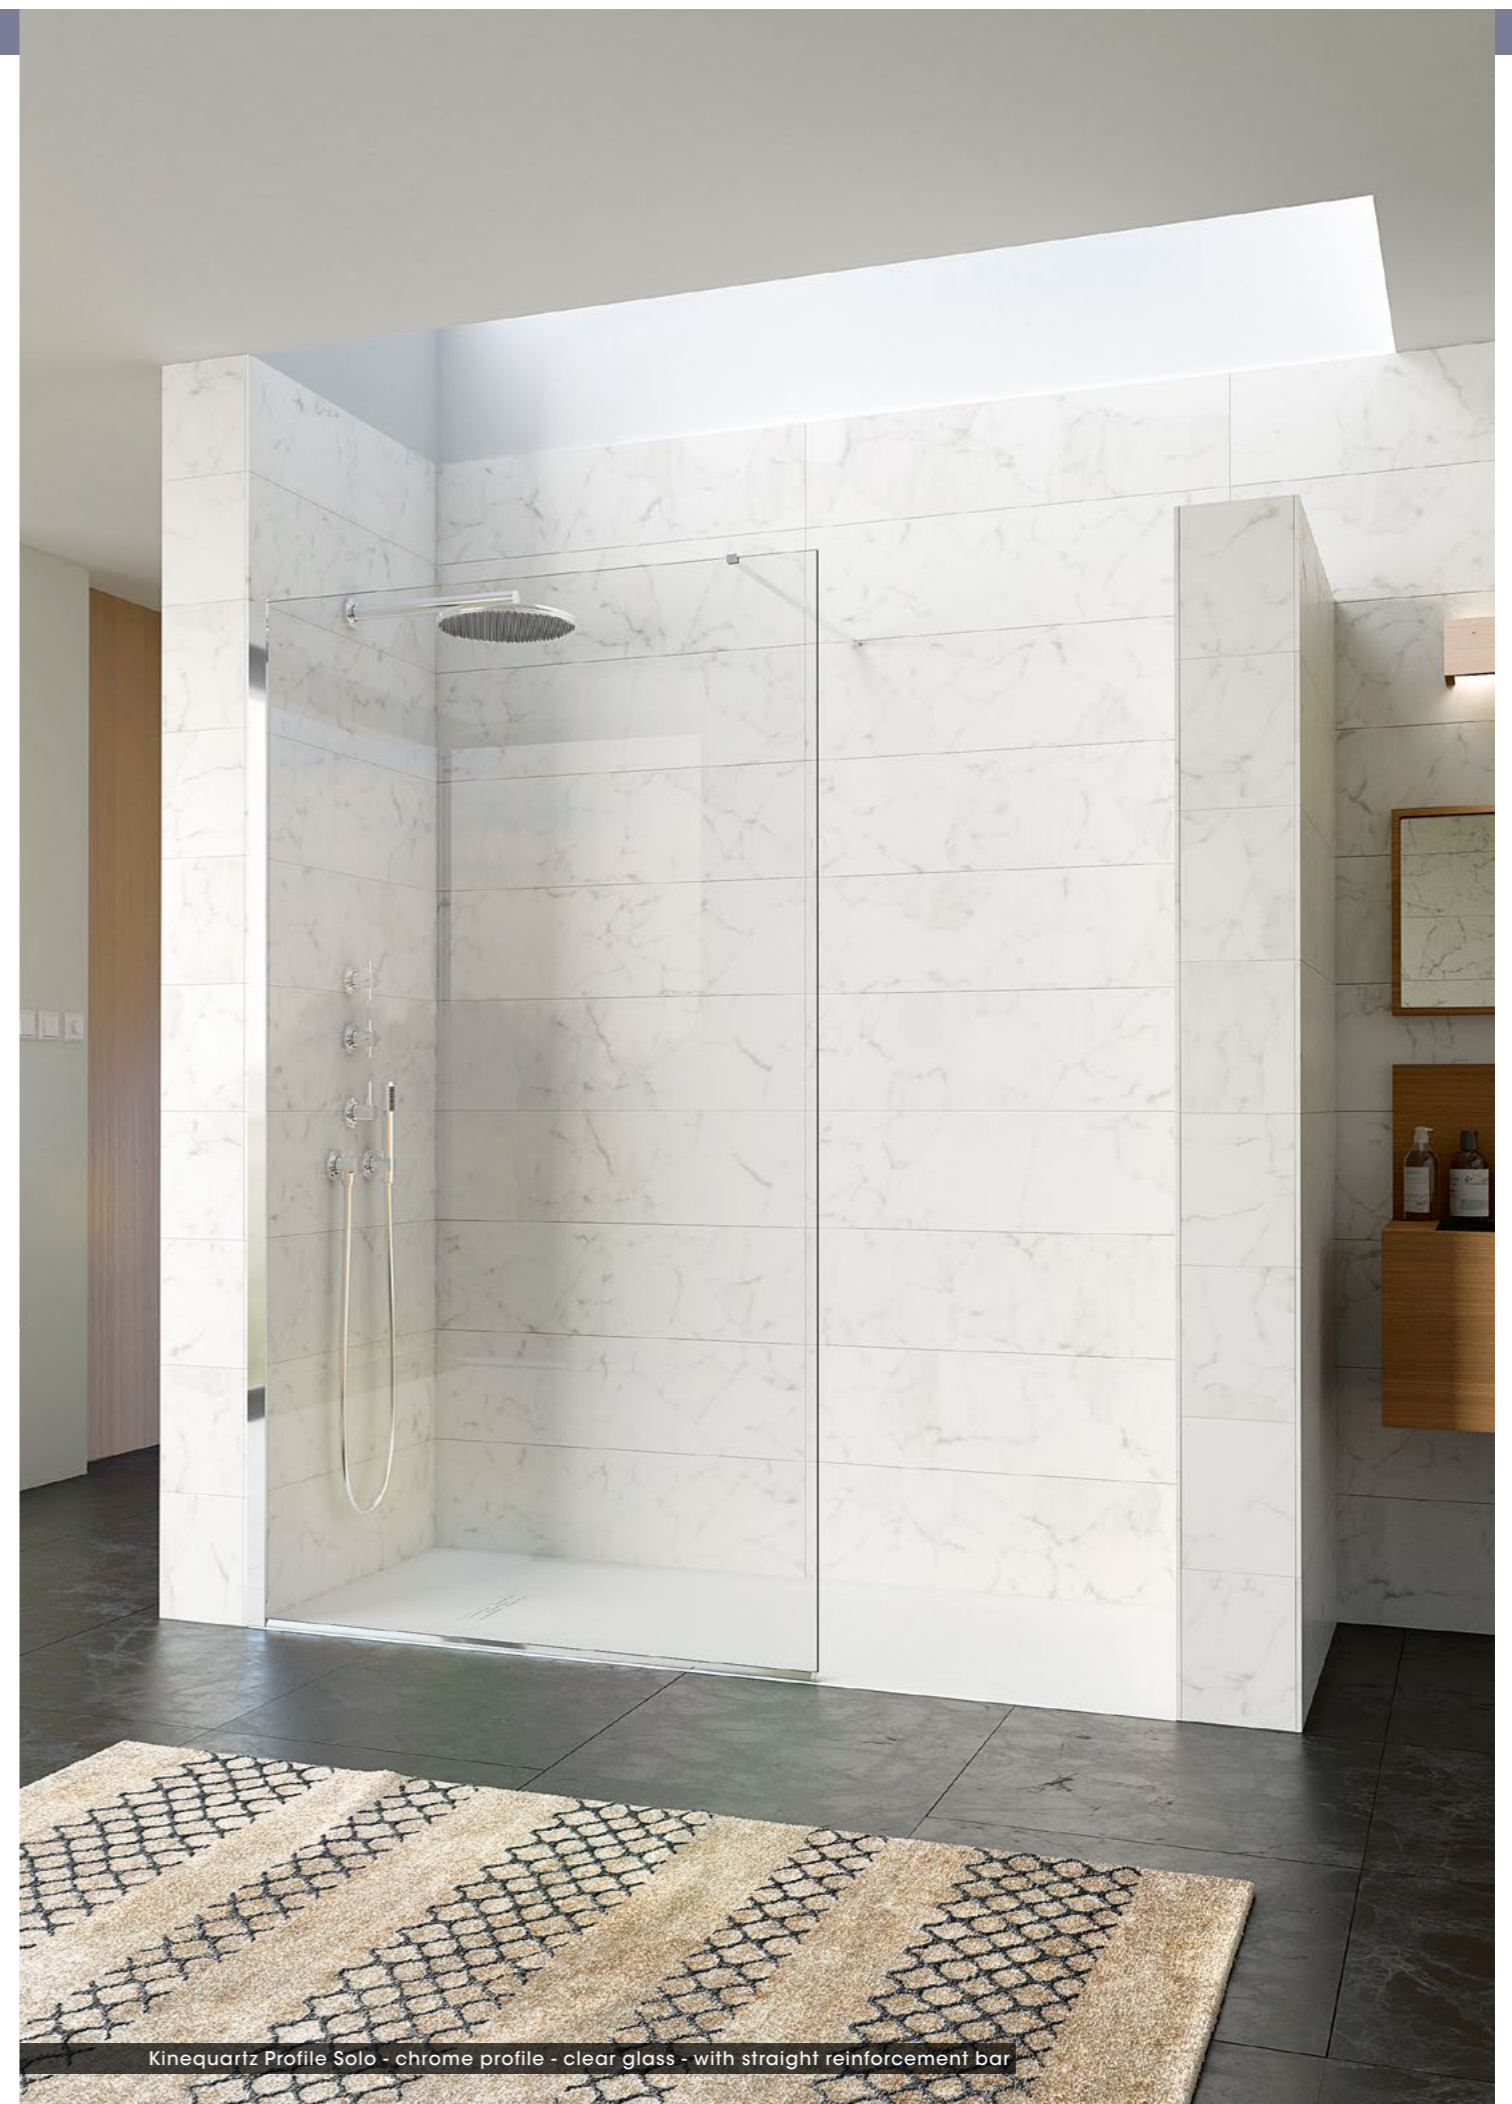

Installation

- Wall fixing profile with easy adjustment
- 3 glass finishes to choose from
- Glass with central mirror band: interior/exterior (width 500mm)
- 2 chrome reinforcement bars to choose from:
  - Reinforcement bar (1200mm max) that can be placed straight or diagonally
  - Floor to ceiling bar (2800mm max, if installing with a tray, the tray height should not exceed 180mm)
- Optional chrome silicone strip at the bottom of the panel and against the wall
- A second wall panel can be added to a larger shower to reduce splashing

Fit Kinequartz Profile Solo to your space. Available in the following sizes:

700 800 900 1000 1100 1200 1400 1600

Product codes

With reinforcement bar				With floor to ceiling bar			
	Clear glass	Smoked mirror glass	Glass with mirror strip		Clear glass	Smoked mirror glass	Glass with mirror strip
700	PA8000C2CE	PA8000CFME	-	700	PA8000C2CEM	PA8000CFMEM	-
800	PA8001C2CE	PA8001CFME	-	800	PA8001C2CEM	PA8001CFMEM	-
900	PA8002C2CE	PA8002CFME	-	900	PA8002C2CEM	PA8002CFMEM	-
1000	PA8003C2CE	PA8003CFME	-	1000	PA8003C2CEM	PA8003CFMEM	-
1100	PA8004C2CE	PA8004CFME	-	1100	PA8004C2CEM	PA8004CFMEM	-
1200	PA8005C2CE	PA8005CFME	PA8005CBME	1200	PA8005C2CEM	PA8005CFMEM	PA8005CBMEM
1400	PA8006C2CE	PA8006CFME	PA8006CBME	1400	PA8006C2CEM	PA8006CFMEM	PA8006CBMEM
1600	PA8007C2CE	PA8007CFME	PA8007CBME	1600	PA8007C2CEM	PA8007CFMEM	PA8007CBMEM