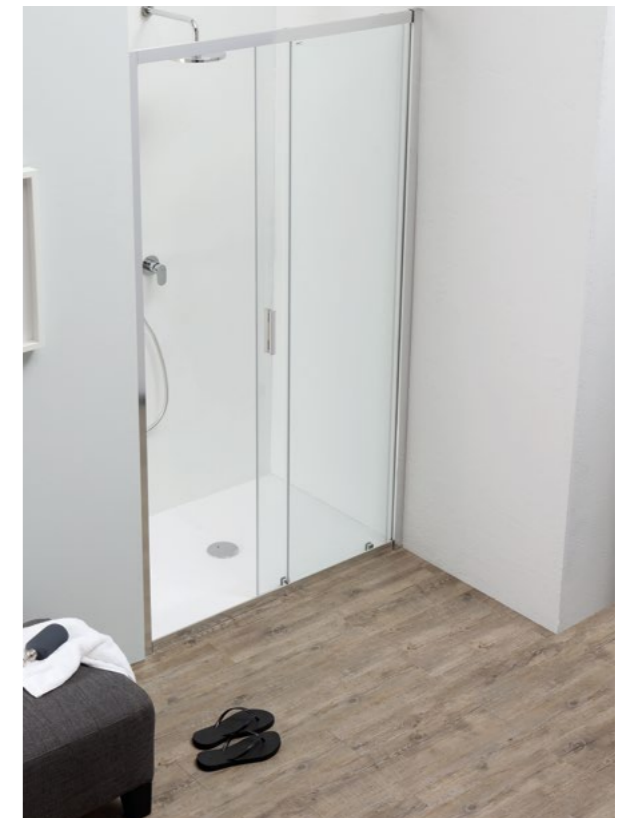

Comes with anti-limescale treatment

Bottom rollers on sliding doors have quick release for easy cleaning

The range has 6mm glass and is 2m in height and comes in Chrome effect with ergonomic chrome plated handles