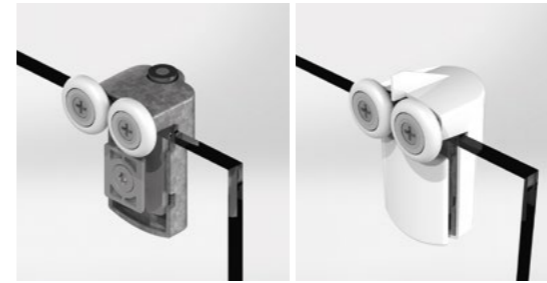

Pre-assembled rollers

The sliding glass doors come with the rollers already attached, saving assembly time. Then just put the finishing covers in place.