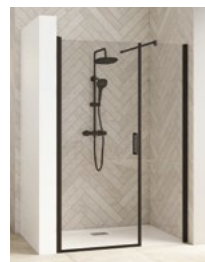

Recess Corner

- Ideal for small bathrooms
- Aluminium profile available in white or chrome finish
- Pivot profile allows total opening of 180° either inwards or outwards
- Handles, metal hinges and screw covers match the profile colour chosen
- Panels are reversible
- Can be used as a folding wet room panel when in a recess
- Available in transparent glass and white patterned glass

# Pivot door for recess

Pivot door, or pivot door with fixed panel for larger sizes.

- 6mm glass
- Anti-limescale treatment
- Reversible
- Can be used for easy access
- 2000mm height

- Aluminium profile available in white, chrome or black finish
- Doors over 1000mm are supplied with stainless steel reinforcement bars in chrome, white or black finish
- Pivot profile allows total opening of 180° either inwards or outwards
- Optional threshold bar available
- Panels are reversible
- Available with transparent glass or white patterned glass
- Enclosures over 1000mm come with fixed panel and pivot door.