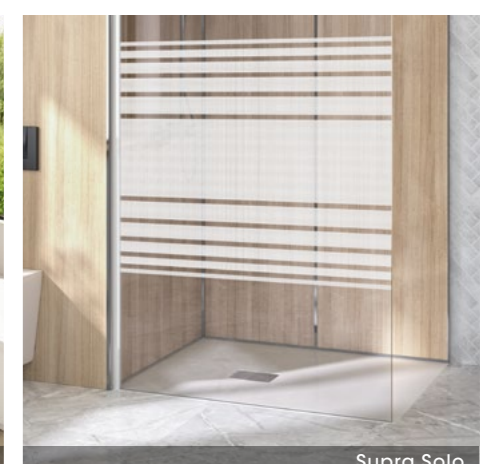

Walk-in

The freedom of an open shower...

Create a designer wet room look with one of our Kinedo walk-in panels.

From huge open spaces to small clever space-saving design, you can find the right panel to create your perfect showering area, whatever the size, design or budget.

Supra Solo