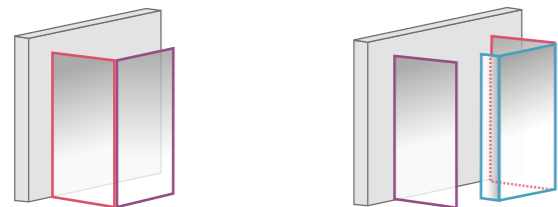

Here are some examples to inspire you:

Recess

Corner

Against a wall

**Key**

- Ekinox Solo
- Ekinox Duo
- Ekinox Corner  
(to be used with Ekinox Solo or Duo)

Ekinox Solo - brushed cobalt blue aluminium profile - clear glass - with floor to ceiling reinforcement bar