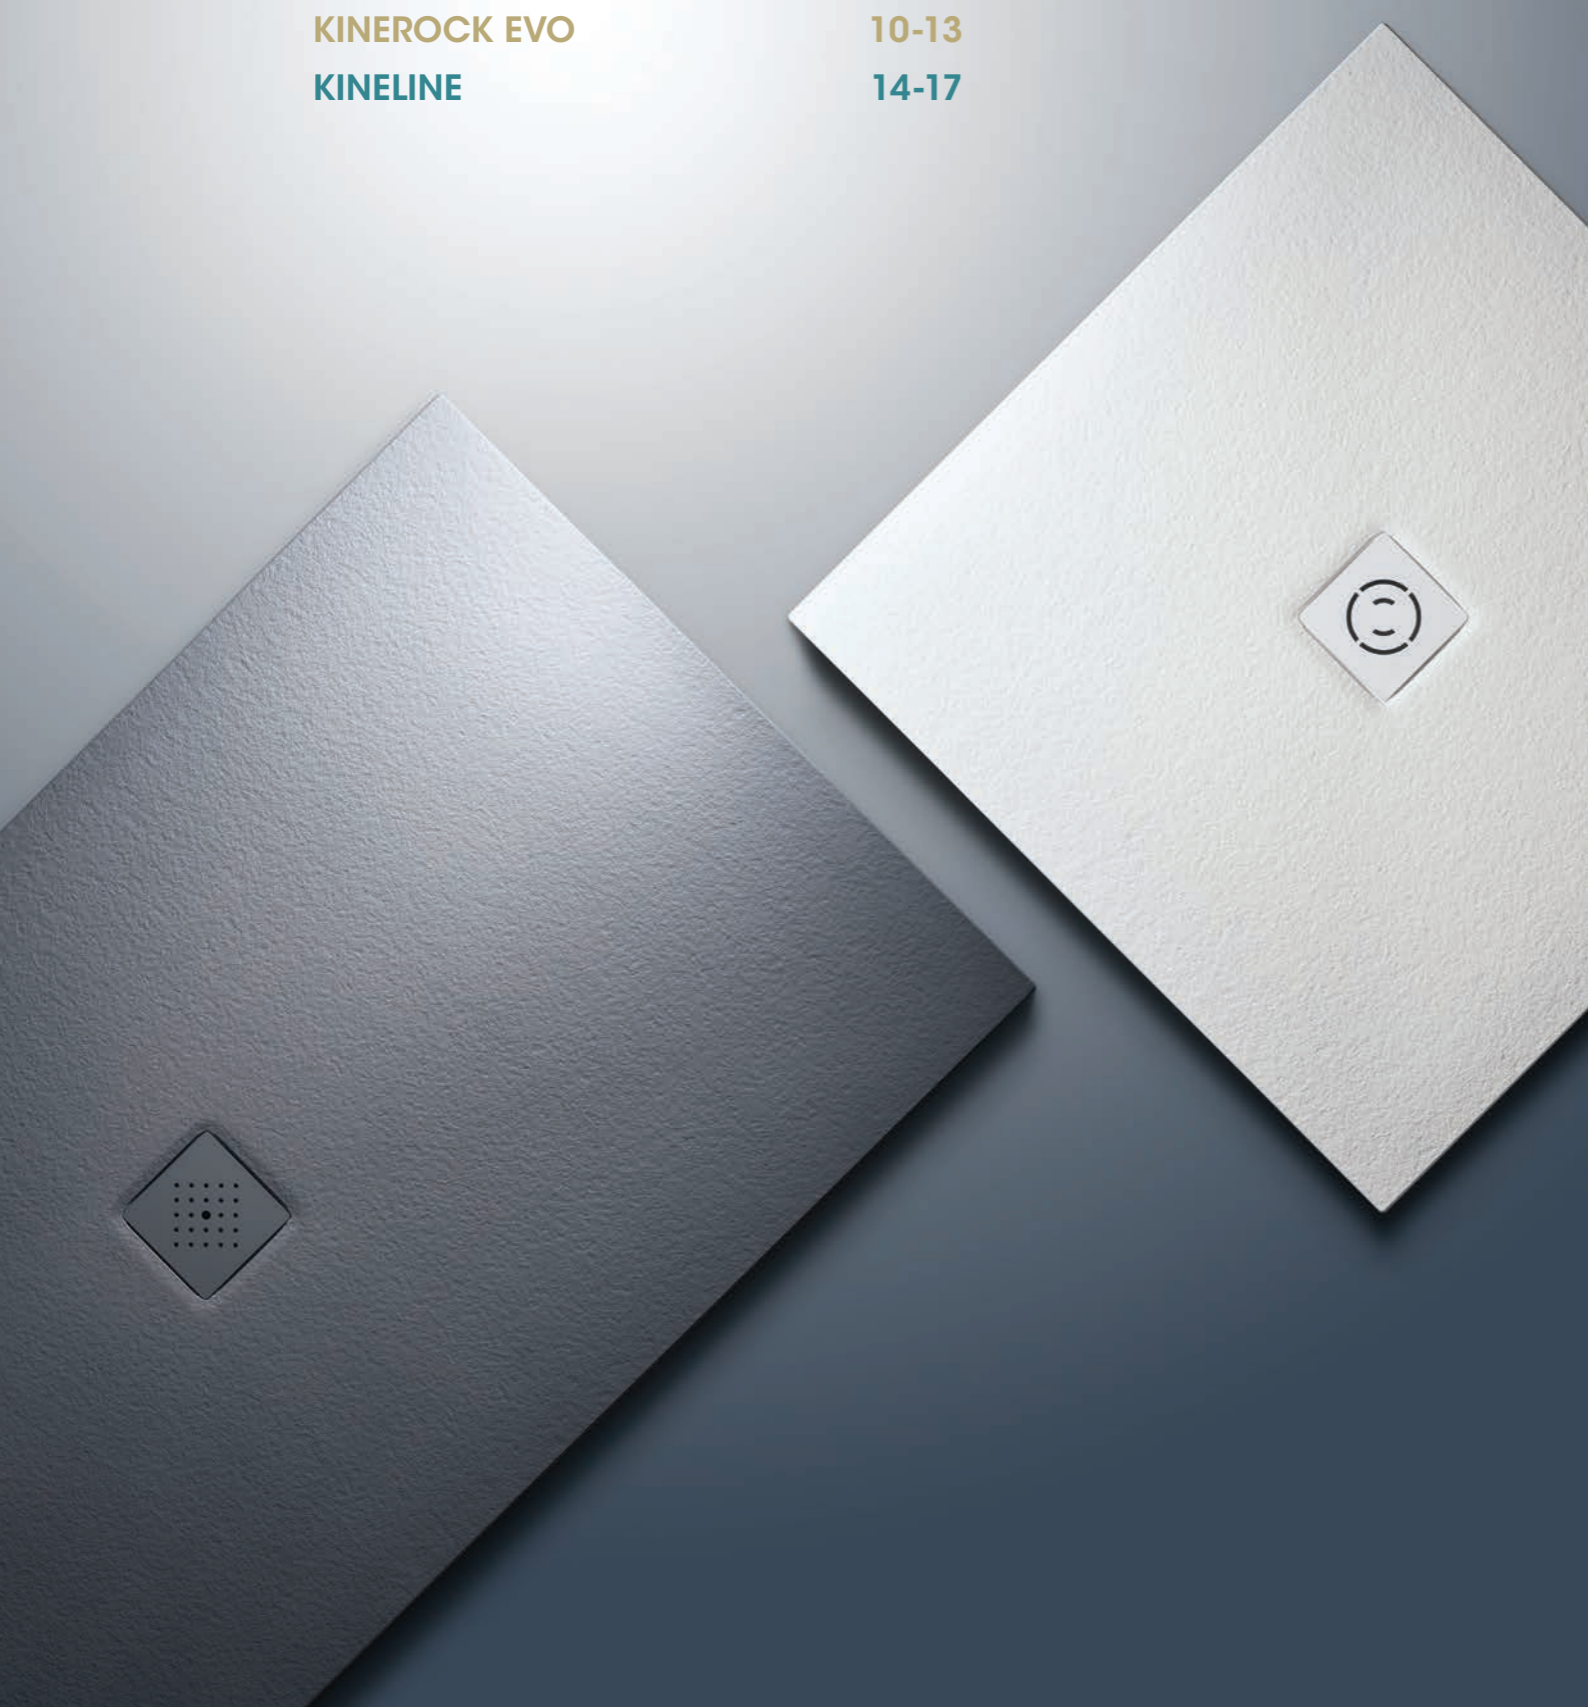

** PN24 is an equivalent test to DIN 51097 C

CONTENTS

KINEMOON

06-09

KINEROCK EVO

10-13

KINELINE

14-17