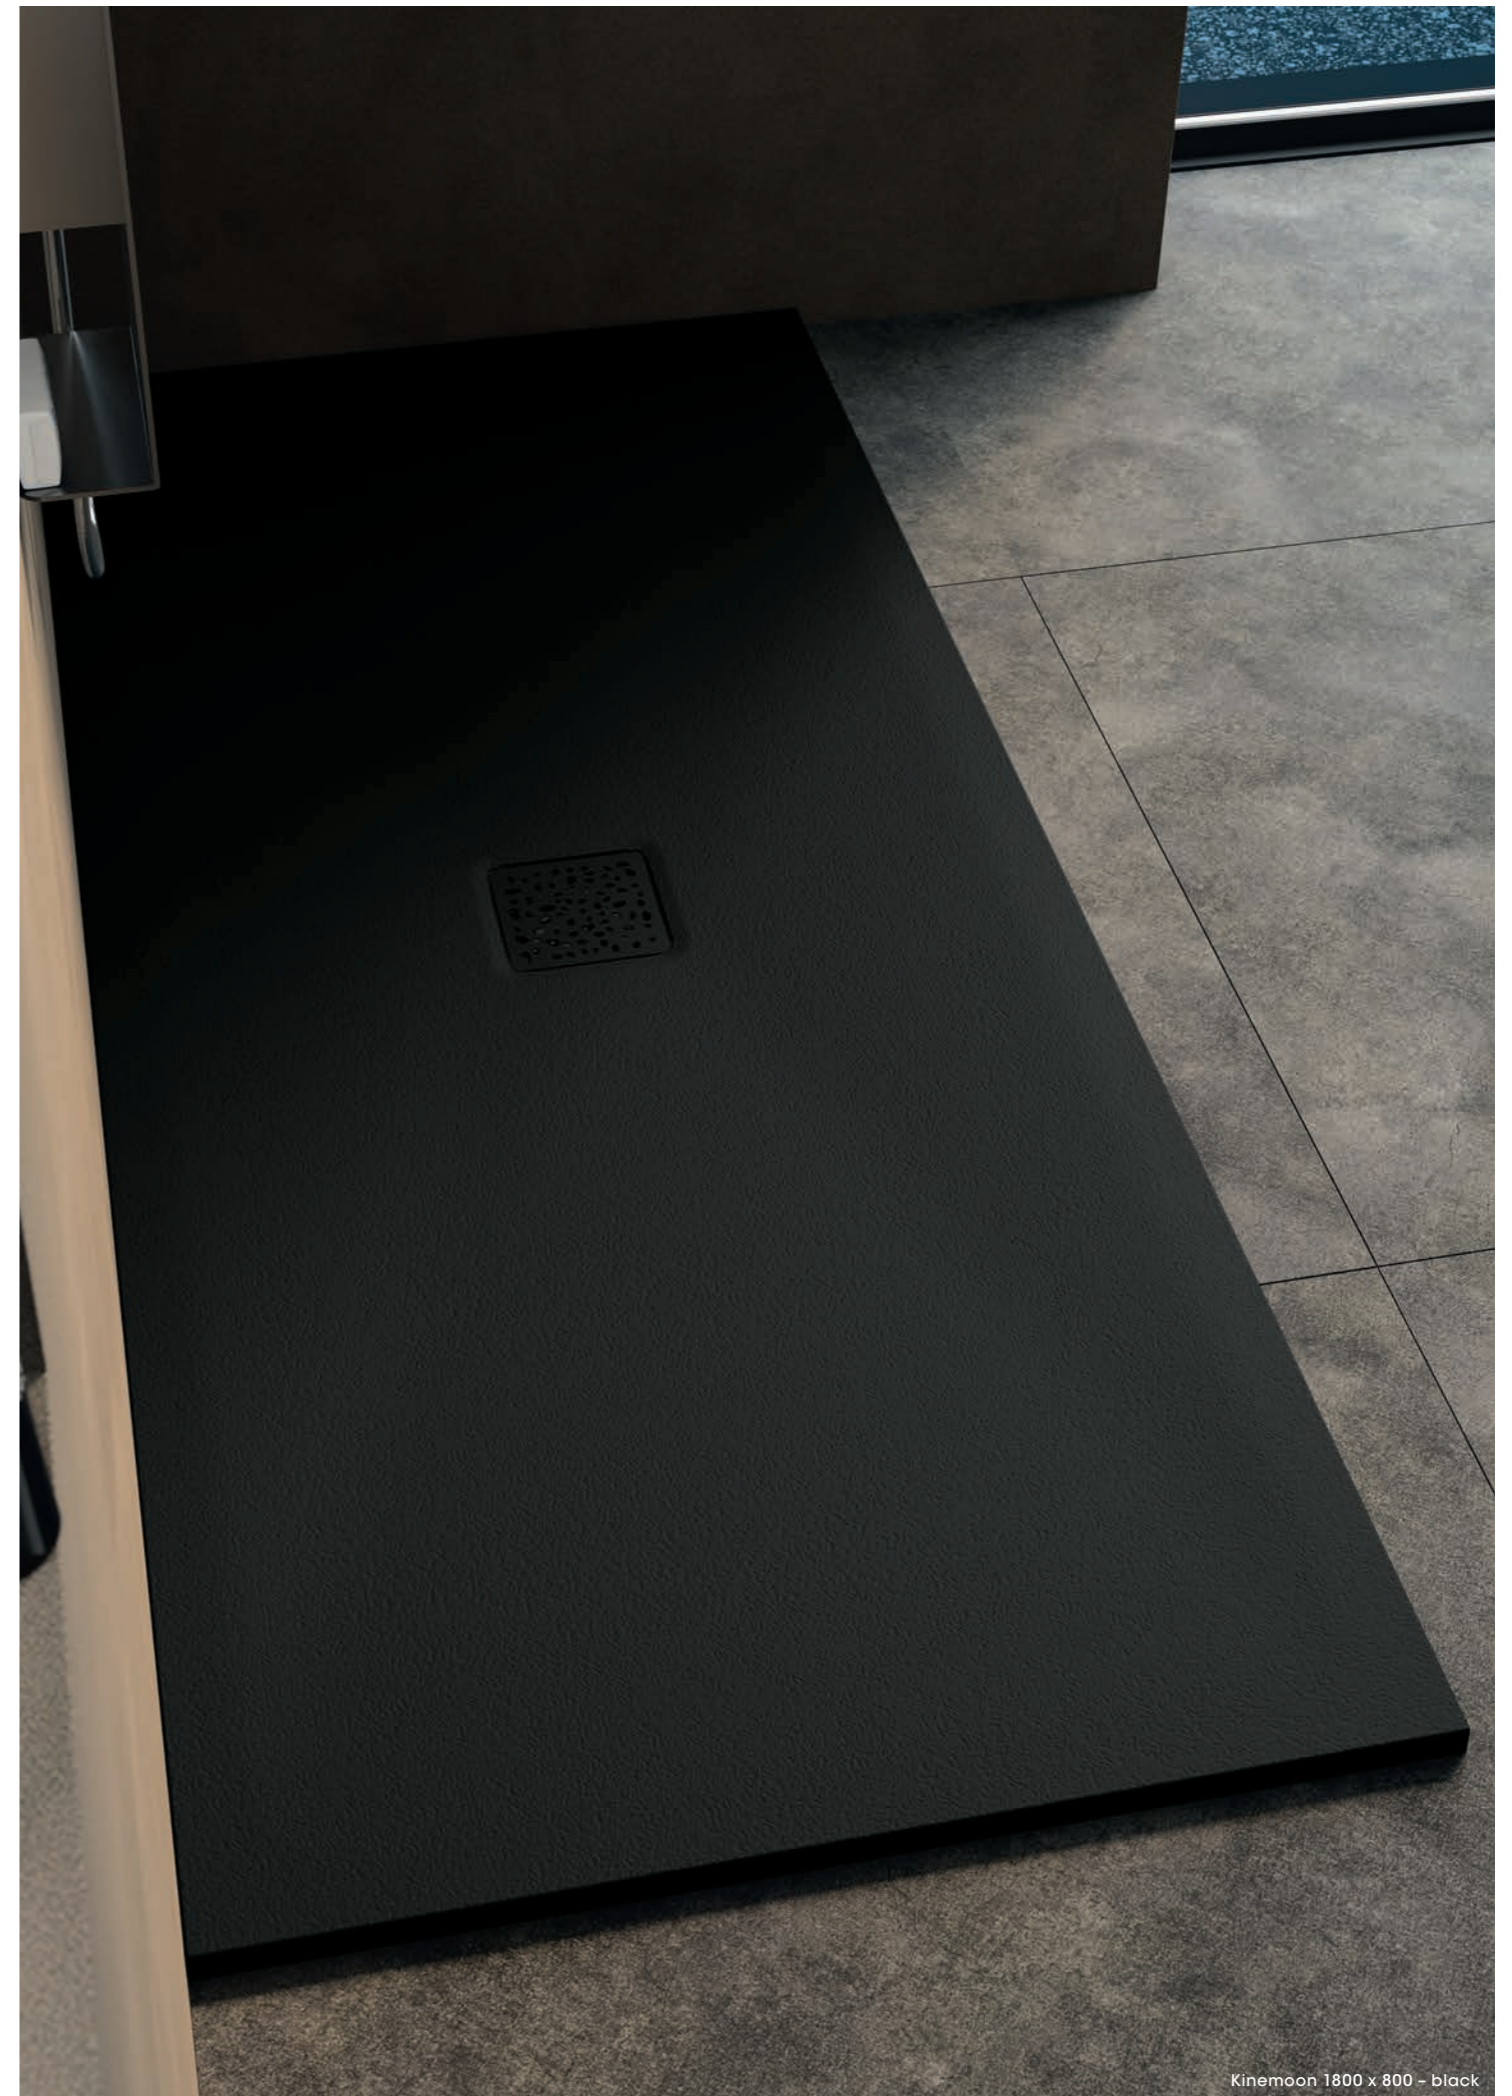

Kinemoon 1800 x 800 - white

Kinemoon 1800 x 800 - black

* Equivalent test to DIN 51097 C