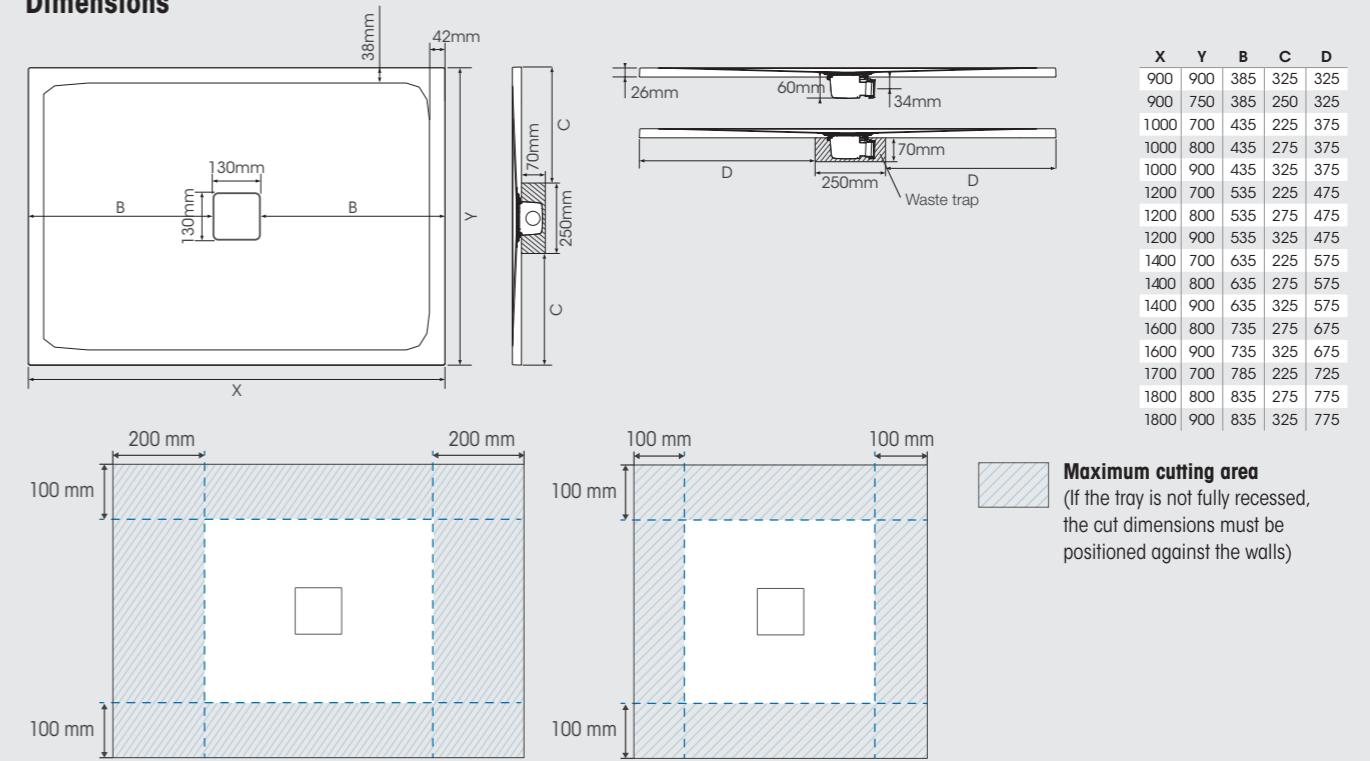

Product codes

White trays	
	With waste cover
900 x 900 White	RD1301
900 x 750 White	RD1300
1000 x 700 White	RD1302
1000 x 800 White	RD1303
1000 x 900 White	RD1304
1200 x 700 White	RD1305
1200 x 800 White	RD1306
1200 x 900 White	RD1307
1400 x 700 White	RD1308
1400 x 800 White	RD1309
1400 x 900 White	RD1310
1600 x 800 White	RD1311
1600 x 900 White	RD1312
1700 x 700 White	RD1313
1800 x 800 White	RD1314
1800 x 900 White	RD1315

Product codes shown in the table are for white trays, to order a coloured tray, add the relevant letter from below to the end of the code: Anthracite add A (e.g. RD1301A), Grey add P (e.g. RD1301P), Black add N (e.g. RD1301N), Sable add S (e.g. RD1301S).

Kinemoon feet

	Code
Kinemoon feet for 900 and 1000mm trays (5 feet)	KINPIED09
Kinemoon feet for 1200mm trays (8 feet)	KINPIED11
Kinemoon feet for 1400, 1600 and 1700mm trays (10 feet)	KINPIED03
Kinemoon feet for 1800mm trays (12 feet)	KINPIED12

Dimensions

All measurements in mm