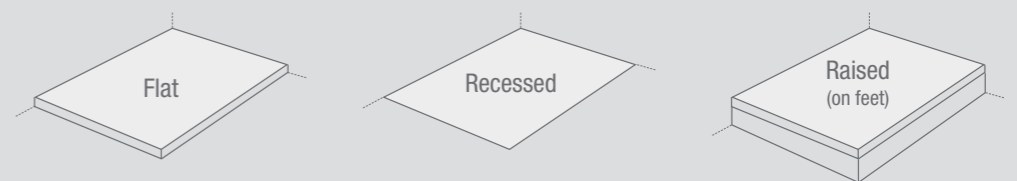

Types of installation

** PN24 is an equivalent test to DIN 51097 C