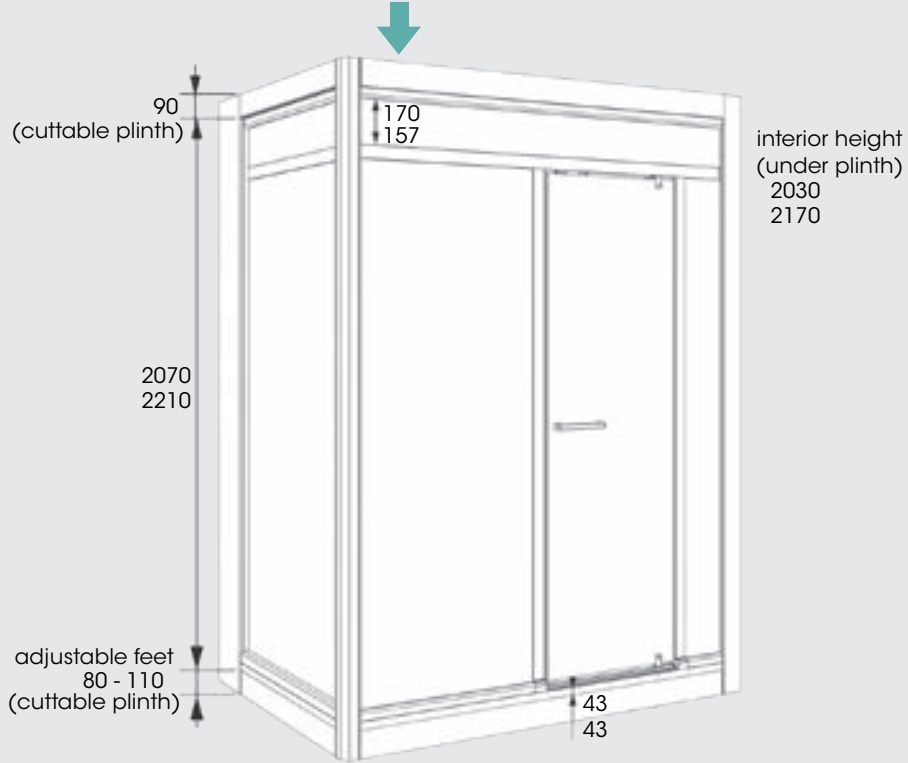

With different profile and glass options you can tailor the Modulo for your needs. Its black or white design create a modern space that fits in with any decor.

With a shower and basin you can create a new bathroom in a space 1700mm x 1020mm or with a WC included in a space 2000mm by 1020mm. Modulo can add an en-suite transforming a room and adding value to your property.

Modulo Standard wash basin

Modulo Luxe wash basin

Modulo Luxe

Dimensions

These dimensions refer to the high version

Shower shown on the left

Shower shown on the left

Shower shown on the right

Shower shown on the right