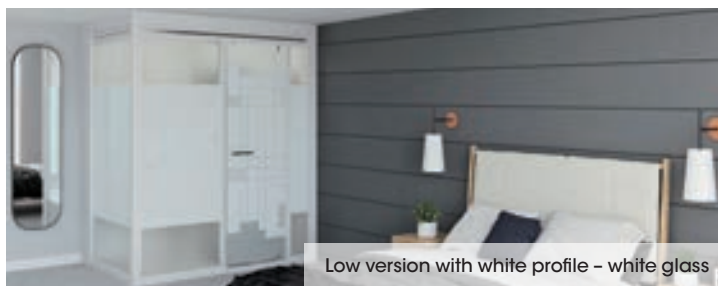

Modulo

The complete bathroom solution. Modulo allows you to install a bathroom easily without major work and considerably reducing installation time and costs.

The modulo is an all-in-one bathroom that can be added into a room as long as there is small bore pipework and electricity you can add an en-suite in a couple of days!

With different profile and glass options you can tailor the Modulo for your needs. Its black or white design create a modern space that fits in with any decor.

With a shower and basin you can create a new bathroom in a space 1700mm x 1020mm or with a WC included in a space 2000mm by 1020mm. Modulo can add an en-suite transforming a room and adding value to your property.

Modulo features:

- Shower and wash basin
- Self-supporting platform in Biocryl on height-adjustable feet, with finishing plinths
- Opaque white glass back panels
- White honeycomb polypropylene ceiling with 2 integrated LED spotlights
- Fully equipped with mirror, glass shelves, towel hook, ventilation grill, 220 V socket, floor mat
- Available with or without grey water pump
- High version: frosted glass panel above door

3 finishes available