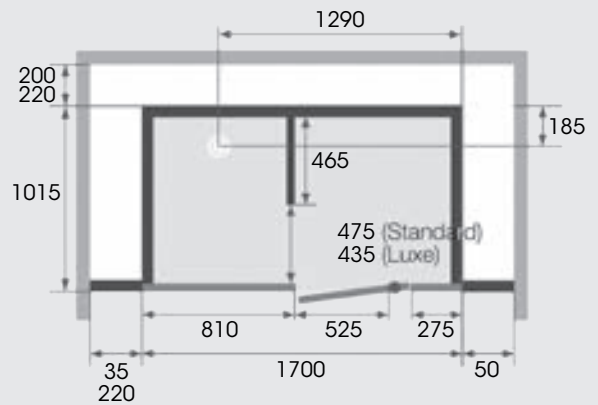

With different profile and glass options you can tailor the Modulo for your needs. Its black or white design create a modern space that fits in with any decor.

With a shower and basin you can create a new bathroom in a space 1700mm x 1020mm or with a WC included in a space 2000mm by 1020mm. Modulo can add an en-suite transforming a room and adding value to your property.

Modulo Standard wash basin

Modulo Luxe wash basin

Modulo Luxe

Dimensions

These dimensions refer to the high version

Shower shown on the left

Shower shown on the left

Shower shown on the right