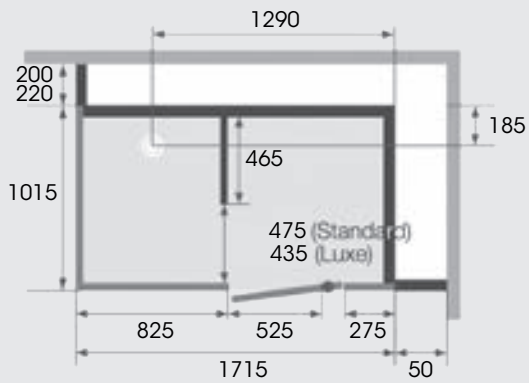

Modulo Standard wash basin

Modulo Luxe wash basin

Modulo Luxe

Dimensions

These dimensions refer to the high version

Shower shown on the left

Shower shown on the left

Shower shown on the right