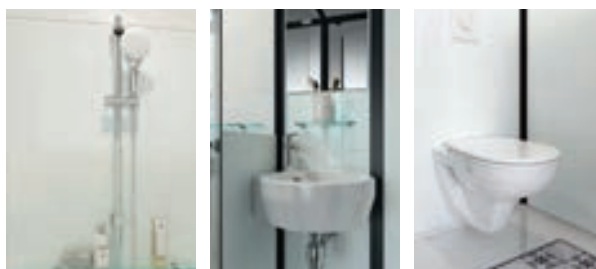

Modulo XL

Modulo XL features:

- Shower, wash basin and WC
- Self-supporting platform in Biocryl on height-adjustable feet, with finishing plinths
- Opaque white glass back panels
- White honeycomb polypropylene ceiling with 2 integrated LED spotlights. Fully equipped with mirror, glass shelves, towel hook, toilet roll holder, ventilation grill, 220 V socket, floor mat
- Door latch included
- Available with or without a macerator
- High version: frosted glass panel above door

3 finishes available

Low version with white profile - white glass

High version with black profile - black glass

Low version with black profile - white glass

Luxe

- Shower with sliding door
- Mechanical shower valve and hand shower
- Wall hung vanity wash basin
- Wall hung toilet
- Towel rail

Standard

- Shower area with curtain shower rail
- Mechanical shower valve and hand shower
- Wash basin with mixer tap
- Wall hung toilet

Colours

White

Black

Installation

Pivot door

Corner

Shower included

6mm glass

High version Modulo XL with black profile - black glass

Product codes

Modulo XL

Without macerator pump

Low version	Recess		Corner	
	Shower on the left	Shower on the right	Shower on the left	Shower on the right
White profile – White glass	MOB20WNGBBDT	MOB20WNBBDT	MOB20WAGBBDT	MOB20WADBBDT
Black profile – White glass	MOB20WNGNBDT	MOB20WNDNBDT	MOB20WAGNBDT	MOB20WADNBDT
Black profile – Black glass	MOB20WNGNNDT	MOB20WNDNNDT	MOB20WAGNNDT	MOB20WADNNDT