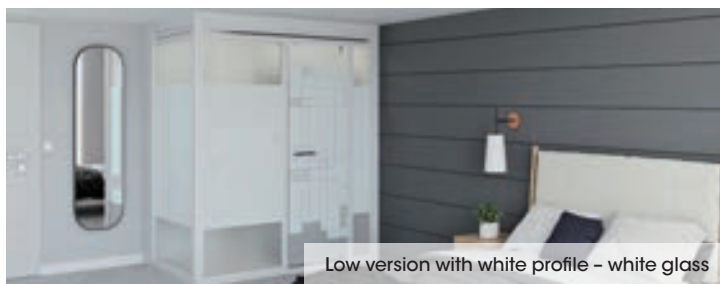

Modulo XL

Modulo XL features:

- Shower, wash basin and WC
- Self-supporting platform in Biocryl on height-adjustable feet, with finishing plinths
- Opaque white glass back panels
- White honeycomb polypropylene ceiling with 2 integrated LED spotlights. Fully equipped with mirror, glass shelves, towel hook, toilet roll holder, ventilation grill, 220 V socket, floor mat
- Door latch included
- Available with or without a macerator
- High version: frosted glass panel above door

3 finishes available

Low version with white profile - white glass

High version with black profile - black glass

Low version with black profile - white glass

Luxe

- Shower with sliding door
- Mechanical shower valve and hand shower
- Wall hung vanity wash basin
- Wall hung toilet
- Towel rail

Standard

- Shower area with curtain shower rail
- Mechanical shower valve and hand shower
- Wash basin with mixer tap
- Wall hung toilet

Colours

White

Black

Installation

Pivot door

Corner