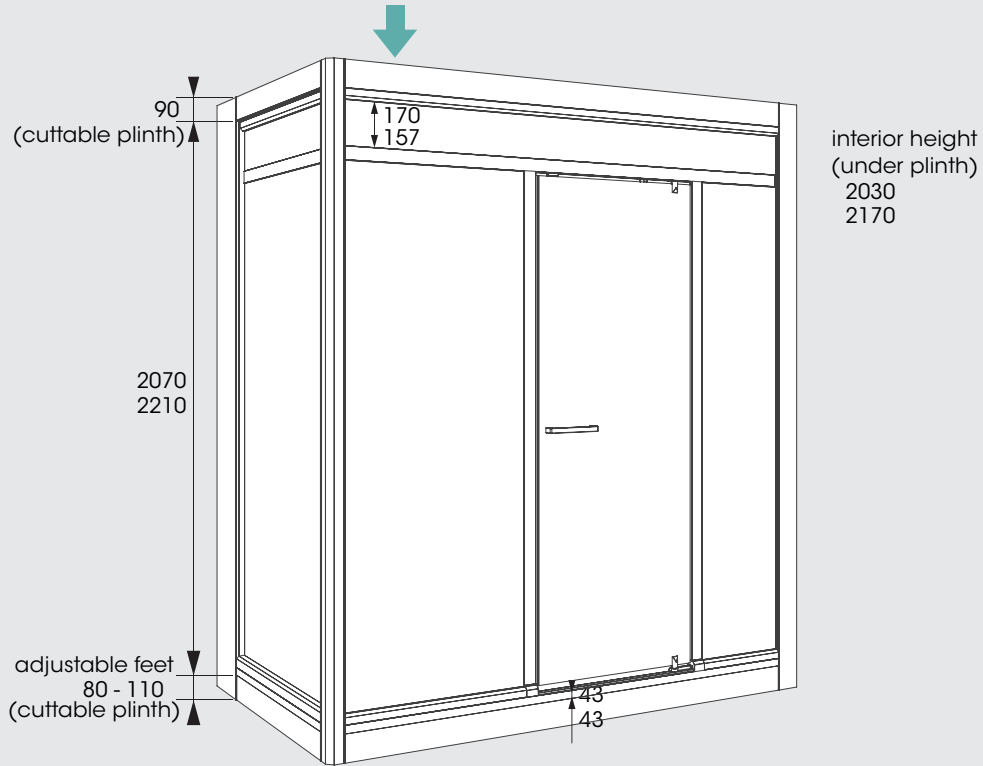

Modulo XL

Modulo XL features:

- Shower, wash basin and WC
- Self-supporting platform in Biocryl on height-adjustable feet, with finishing plinths
- Opaque white glass back panels
- White honeycomb polypropylene ceiling with 2 integrated LED spotlights. Fully equipped with mirror, glass shelves, towel hook, toilet roll holder, ventilation grill, 220 V socket, floor mat
- Door latch included
- Available with or without a macerator
- High version: frosted glass panel above door

Standard

- Shower area with curtain shower rail
- Mechanical shower valve and hand shower
- Wash basin with mixer tap
- Wall hung toilet

Colours

White

Black

Installation

Pivot door

Corner

Modulo XL Luxe

With macerator pump

Low version	Recess		Corner	
	Shower on the left	Shower on the right	Shower on the left	Shower on the right
White profile – White glass	MOLB20WBNGBBDT	MOLB20WBNDBBDT	MOLB20WBAGBBDT	MOLB20WBADBBDT
Black profile – White glass	MOLB20WBNGNBDT	MOLB20WBNDNBDT	MOLB20WBAGNBDT	MOLB20WBADNBDT
Black profile – Black glass	MOLB20WBNGNNDT	MOLB20WBNDNNDT	MOLB20WBAGNNDT	MOLB20WBADNNDT

Dimensions

These dimensions refer to the high version

Shower shown on the left

Shower shown on the left

Shower shown on the right

Shower shown on the right