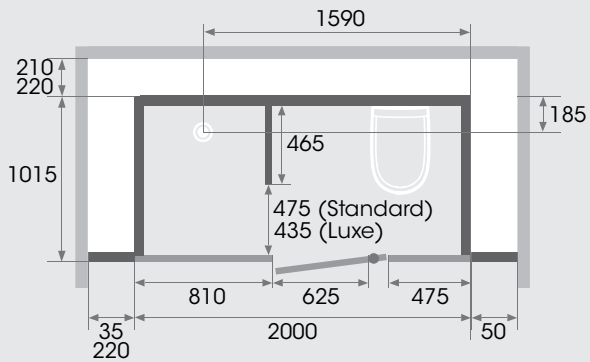

Modulo XL

With macerator pump

Low version	Recess		Corner	
	Shower on the left	Shower on the right	Shower on the left	Shower on the right
White profile – White glass	MOB20WBNGBBDT	MOB20WBNDBBDT	MOB20WBAGBBDT	MOB20WBADBBDT
Black profile – White glass	MOB20WBNGNBDT	MOB20WBNDNBDT	MOB20WBAGNBDT	MOB20WBADNBDT
Black profile – Black glass	MOB20WBNGNNDT	MOB20WBNDNNDT	MOB20WBAGNNDT	MOB20WBADNNDT

Modulo XL Luxe

Without macerator pump

Low version	Recess		Corner	
	Shower on the left	Shower on the right	Shower on the left	Shower on the right
White profile – White glass	MOLB20WNGBBDT	MOLB20WNBBDT	MOLB20WAGBBDT	MOLB20WADBBDT
Black profile – White glass	MOLB20WNGNBDT	MOLB20WNDNBDT	MOLB20WAGNBDT	MOLB20WADNBDT
Black profile – Black glass	MOLB20WNGNNDT	MOLB20WNDNNDT	MOLB20WAGNNDT	MOLB20WADNNDT

Modulo XL Luxe

With macerator pump

Low version	Recess		Corner	
	Shower on the left	Shower on the right	Shower on the left	Shower on the right
White profile – White glass	MOLB20WBNGBBDT	MOLB20WBNDBBDT	MOLB20WBAGBBDT	MOLB20WBADBBDT
Black profile – White glass	MOLB20WBNGNBDT	MOLB20WBNDNBDT	MOLB20WBAGNBDT	MOLB20WBADNBDT
Black profile – Black glass	MOLB20WBNGNNDT	MOLB20WBNDNNDT	MOLB20WBAGNNDT	MOLB20WBADNNDT

Dimensions

These dimensions refer to the high version

Shower shown on the left

Shower shown on the left

Shower shown on the right

Shower shown on the right