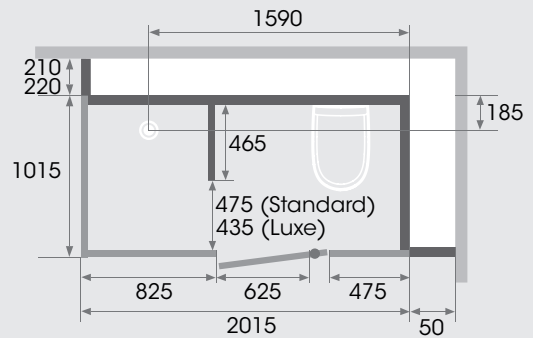

Modulo XL

With macerator pump

Low version	Recess		Corner	
	Shower on the left	Shower on the right	Shower on the left	Shower on the right
White profile – White glass	MOB20WBNGBBDT	MOB20WBNDBBDT	MOB20WBAGBBDT	MOB20WBADBBDT
Black profile – White glass	MOB20WBNGNBDT	MOB20WBNDNBDT	MOB20WBAGNBDT	MOB20WBADNBDT
Black profile – Black glass	MOB20WBNGNNDT	MOB20WBNDNNDT	MOB20WBAGNNDT	MOB20WBADNNDT

Modulo XL Luxe

Without macerator pump

Low version	Recess		Corner	
	Shower on the left	Shower on the right	Shower on the left	Shower on the right
White profile – White glass	MOLB20WNGBBDT	MOLB20WNBBDT	MOLB20WAGBBDT	MOLB20WADBBDT
Black profile – White glass	MOLB20WNGNBDT	MOLB20WNDNBDT	MOLB20WAGNBDT	MOLB20WADNBDT
Black profile – Black glass	MOLB20WNGNNDT	MOLB20WNDNNDT	MOLB20WAGNNDT	MOLB20WADNNDT

Modulo XL Luxe

With macerator pump

Low version	Recess		Corner	
	Shower on the left	Shower on the right	Shower on the left	Shower on the right
White profile – White glass	MOLB20WBNGBBDT	MOLB20WBNDBBDT	MOLB20WBAGBBDT	MOLB20WBADBBDT
Black profile – White glass	MOLB20WBNGNBDT	MOLB20WBNDNBDT	MOLB20WBAGNBDT	MOLB20WBADNBDT
Black profile – Black glass	MOLB20WBNGNNDT	MOLB20WBNDNNDT	MOLB20WBAGNNDT	MOLB20WBADNNDT

Dimensions

These dimensions refer to the high version

Shower shown on the left

Shower shown on the left

Shower shown on the right

Shower shown on the right