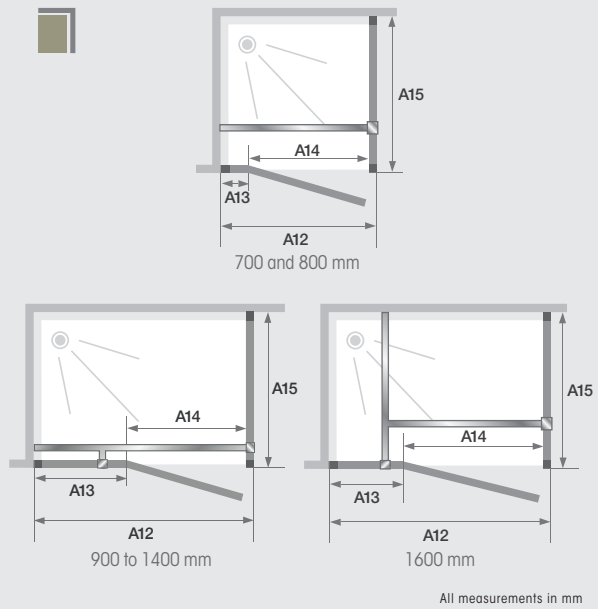

Pivot door and fixed side panel

Kinestyle is a premium range of enclosures that offers a modern take on the industrial look, with chrome profiles, modern handles and hinges. This pivot door with small fixed panel can open inwards or outwards and a side fixed panel for a corner installation.

- Chrome effect profile
- 180° inwards/outwards opening door
- Chrome reinforcement bar
- Chrome-plated metal hinges and handles
- Threshold bar included
- Anti-limescale treatment

Product codes and dimensions

Size	Product codes		Dimensions		
	Pivot door-hinges on the left	Pivot door-hinges on the right	A12	A13	A14
700	PA1790CTNEG	PA1790CTNED	670 - 685	60	580
800	PA1791CTNEG	PA1791CTNED	770 - 785	60	680
900	PA1792CTNEG	PA1792CTNED	870 - 885	310	530
1000	PA1793CTNEG	PA1793CTNED	970 - 985	310	630
1200	PA1794CTNEG	PA1794CTNED	1170 - 1185	510	630
1400	PA1795CTNEG	PA1795CTNED	1370 - 1385	710	630
1600	PA1796CTNEG	PA1796CTNED	1570 - 1585	910	630

Size	Product codes	Dimensions
	Fixed side panel	A15
700	PA1736CTNE	680/695
800	PA1737CTNE	780/795
900	PA1738CTNE	880/895

Dimensions

Colours

Chrome

Installation

Pivot door

Features

Kinestyle pivot door and fixed side panel