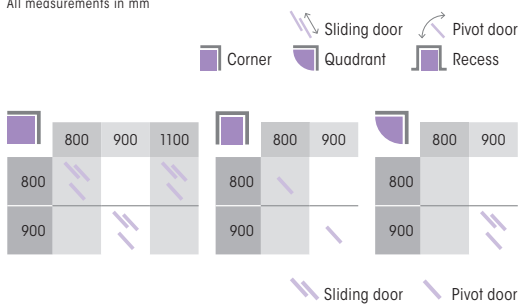

Horizon 1100x800 sliding door

10-year warranty

Height 2215mm

Easy maintenance

Left or right installation

Ease of installation

Anti-limescale

Shower included

Silicone free

Glass 6mm panels 8mm door (sliding) 6mm door (pivot)

Features

- All-in-one shower cubicle
- Chrome profile
- Sliding and pivot doors available
- Thermostatic shower included
- No silicone needed
- Overhead rain shower
- 3 height-adjustable glass shelves

Dimensions

All measurements in mm

Colours

Chrome

Product codes

Size					
800 x 800	CA136A12	CA116A12	CA131A12	-	-
900 x 900	CA137A12	CA117A12	CA132A12	CA138A12	CA118A12
1100 x 800	CA139A12	CA119A12	-	-	-

Horizon 800x800 recess pivot door