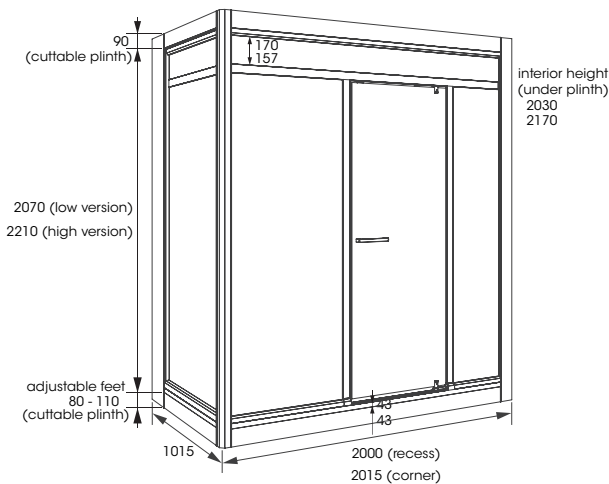

## Features

- Complete all-in-one bathroom solution
- Shower and Hand basin
- Comes with:
  - Height adjustable feet
  - Ceiling with 2 LED spotlights
  - Glass shelves
  - Ventilation grill
  - Floor mat
  - Finishing plinths
  - Mirror
  - Towel hook
  - 220V socket
  - Toilet roll holder
- Opaque white glass back panels
- Choose from:
  - White glass/black panels
  - White glass/white panels
  - Black glass/black panels
- Available with or without macerator

## Dimensions

All measurements in mm