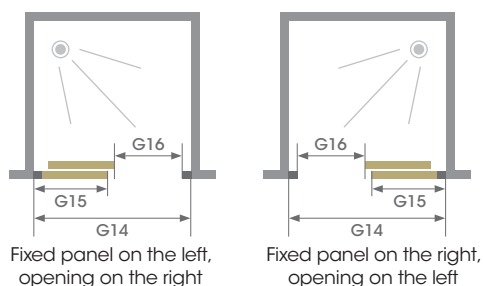

Colours

Product codes and dimensions

Size	Product codes			Dimensions		
	Fixed panel on the left, opening on the right					
	White profile Transparent glass	Chrome profile Transparent glass	Black profile Transparent glass	G14	G15	G16
900	PA90110BTNEG	PA90110CTNEG	PA90110NTNEG	870 - 900	408	345
950	PA90111BTNEG	PA90111CTNEG	PA90111NTNEG	920 - 950	433	370
1000	PA90112BTNEG	PA90112CTNEG	PA90112NTNEG	970 - 1000	458	395
1100	PA90113BTNEG	PA90113CTNEG	PA90113NTNEG	1070 - 1100	508	445
1200	PA90114BTNEG	PA90114CTNEG	PA90114NTNEG	1170 - 1200	558	495
1300	PA90120BTNEG	PA90120CTNEG	PA90120NTNEG	1270 - 1300	608	545
1400	PA90121BTNEG	PA90121CTNEG	PA90121NTNEG	1370 - 1400	658	595
1500	PA90122BTNEG	PA90122CTNEG	PA90122NTNEG	1470 - 1500	708	645
1600	PA90123BTNEG	PA90123CTNEG	PA90123NTNEG	1570 - 1600	758	695
1700	PA90124BTNEG	PA90124CTNEG	PA90124NTNEG	1670 - 1700	808	745
1800	PA90125BTNEG	PA90125CTNEG	PA90125NTNEG	1770 - 1800	858	795

Size	Product codes			Dimensions		
	Fixed panel on the right, opening on the left					
	White profile Transparent glass	Chrome profile Transparent glass	Black profile Transparent glass	G14	G15	G16
900	PA90110BTNED	PA90110CTNED	PA90110NTNED	870 - 900	408	345
950	PA90111BTNED	PA90111CTNED	PA90111NTNED	920 - 950	433	370
1000	PA90112BTNED	PA90112CTNED	PA90112NTNED	970 - 1000	458	395
1100	PA90113BTNED	PA90113CTNED	PA90113NTNED	1070 - 1100	508	445
1200	PA90114BTNED	PA90114CTNED	PA90114NTNED	1170 - 1200	558	495
1300	PA90120BTNED	PA90120CTNED	PA90120NTNED	1270 - 1300	608	545
1400	PA90121BTNED	PA90121CTNED	PA90121NTNED	1370 - 1400	658	595
1500	PA90122BTNED	PA90122CTNED	PA90122NTNED	1470 - 1500	708	645
1600	PA90123BTNED	PA90123CTNED	PA90123NTNED	1570 - 1600	758	695
1700	PA90124BTNED	PA90124CTNED	PA90124NTNED	1670 - 1700	808	745
1800	PA90125BTNED	PA90125CTNED	PA90125NTNED	1770 - 1800	858	795